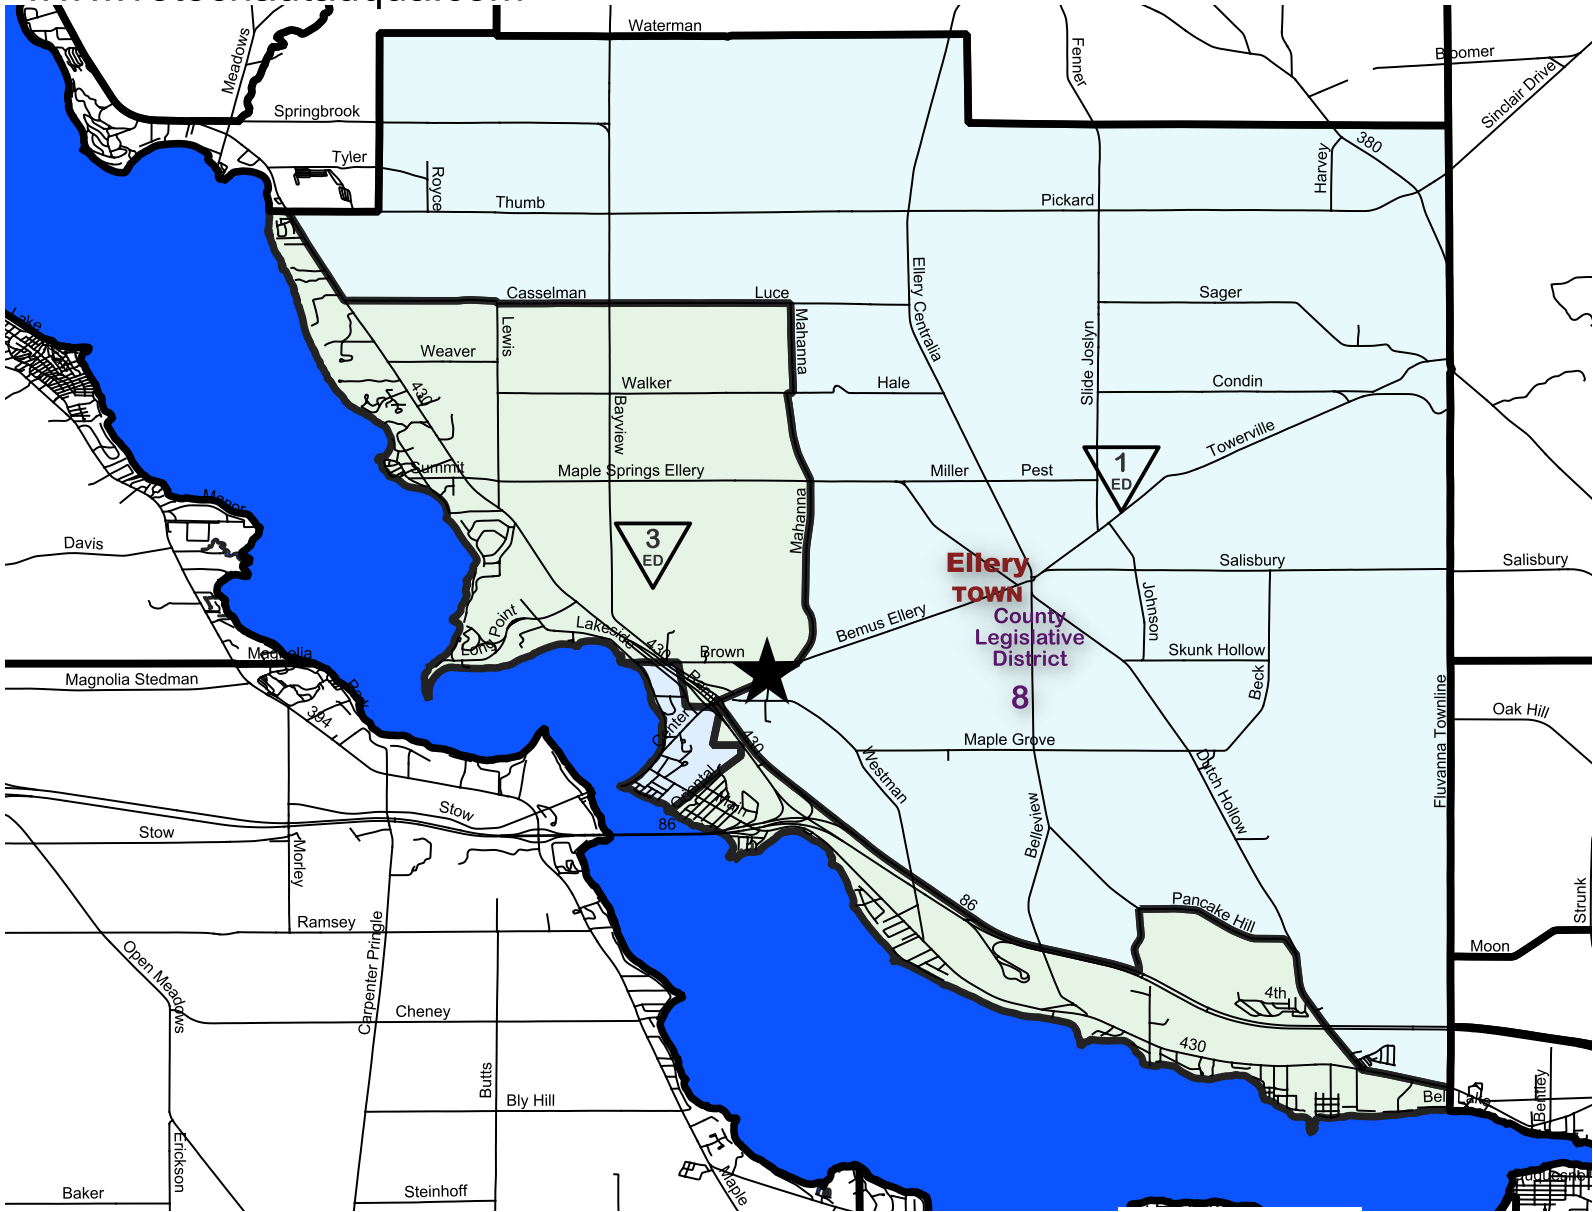

Chautauqua County Board of Elections Town of Ellery Election District Overview County Legislative District 8

Chautauqua County Board of Elections
Hall R Clothier Building
7 North Erie Street
Mayville, New York 14757
Telephone (716) 753-4580
Fax (716) 753-4111
www.votechautauqua.com

★ Polling Site:
Bemus Point United Methodist
Church
4954 Bemus Ellery Rd.
Bemus Point NY 14712

February, 2023

For any questions or concerns please visit: www.votechautauqua.com

Election District
Boundary Line