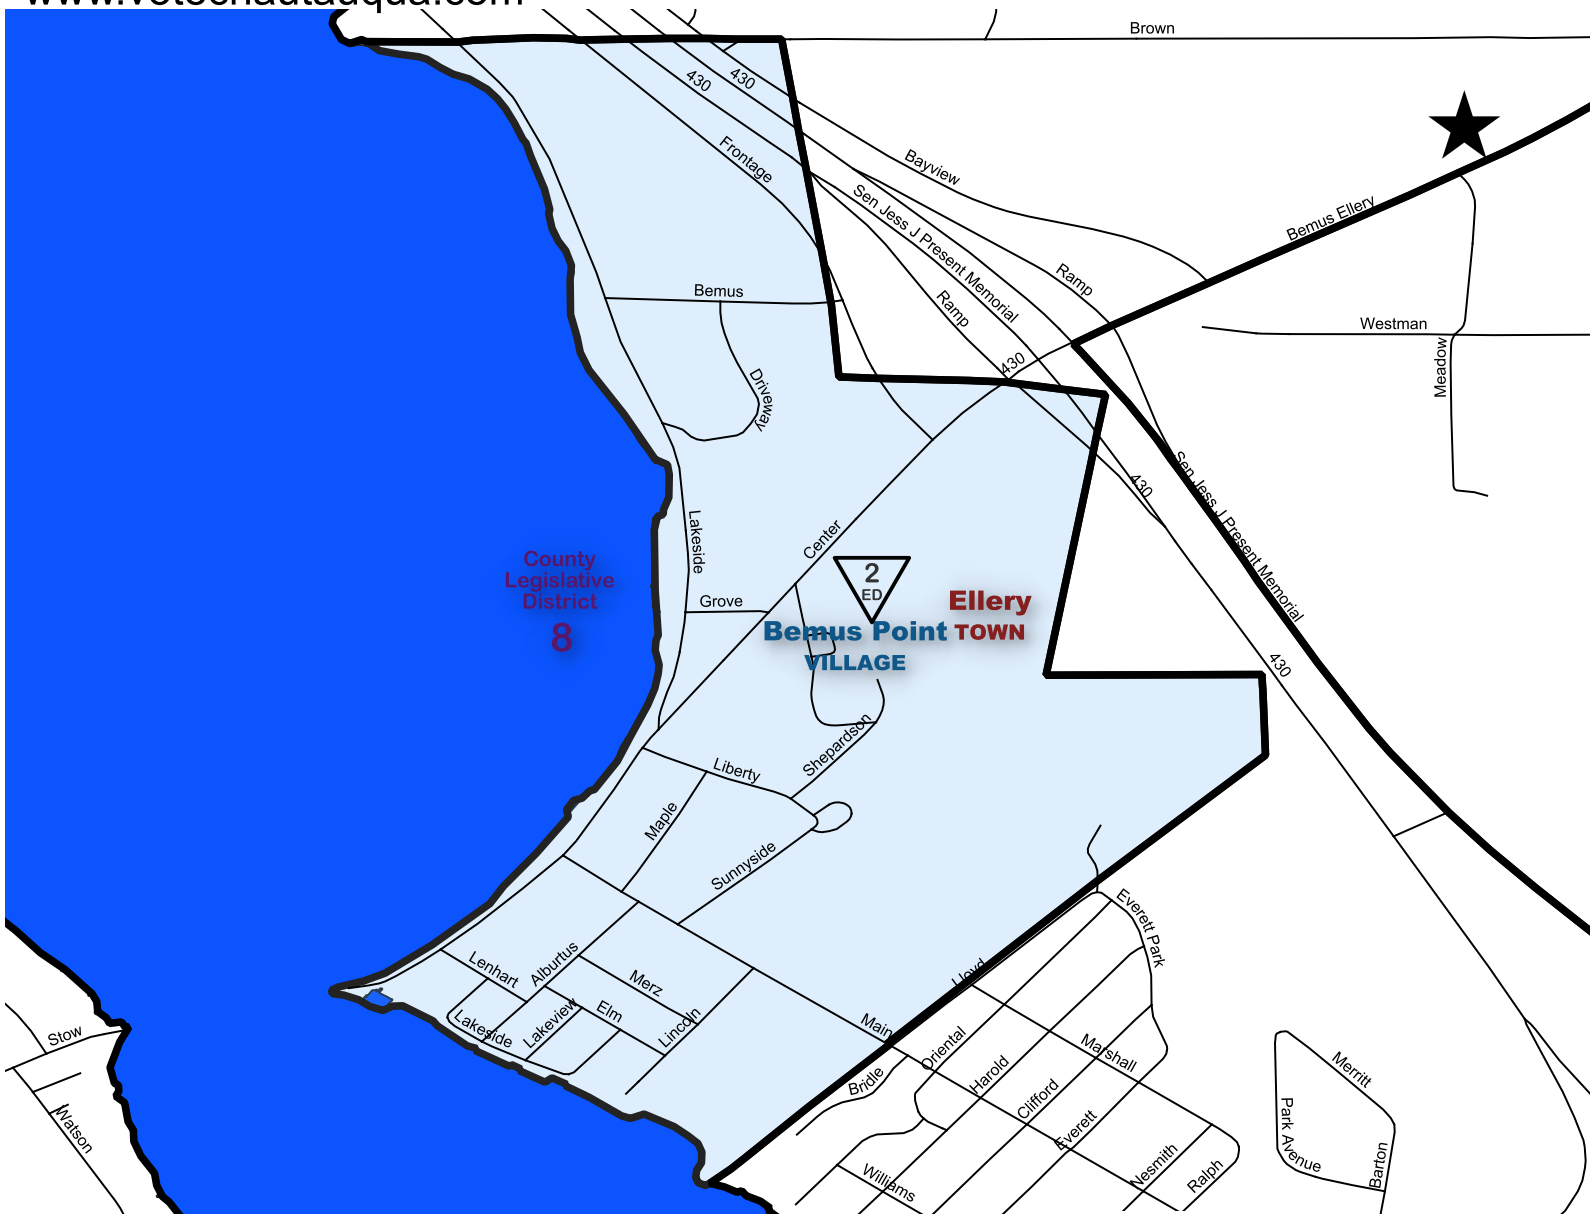

Chautauqua County Board of Elections

Town of Ellery - Election District 2

Village of Bemus Point

County Legislative District 8

Chautauqua County Board of Elections
Hall R Clothier Building
7 North Erie Street
Mayville, New York 14757
Telephone (716) 753-4580
Fax (716) 753-4111
www.votechautauqua.com

Polling Site:
Bemus Point United Methodist
Church
4954 Bemus Ellery Rd.
Bemus Point NY 14712

February, 2023

For any questions or concerns please visit: www.votechautauqua.com

Election District
Boundary Line