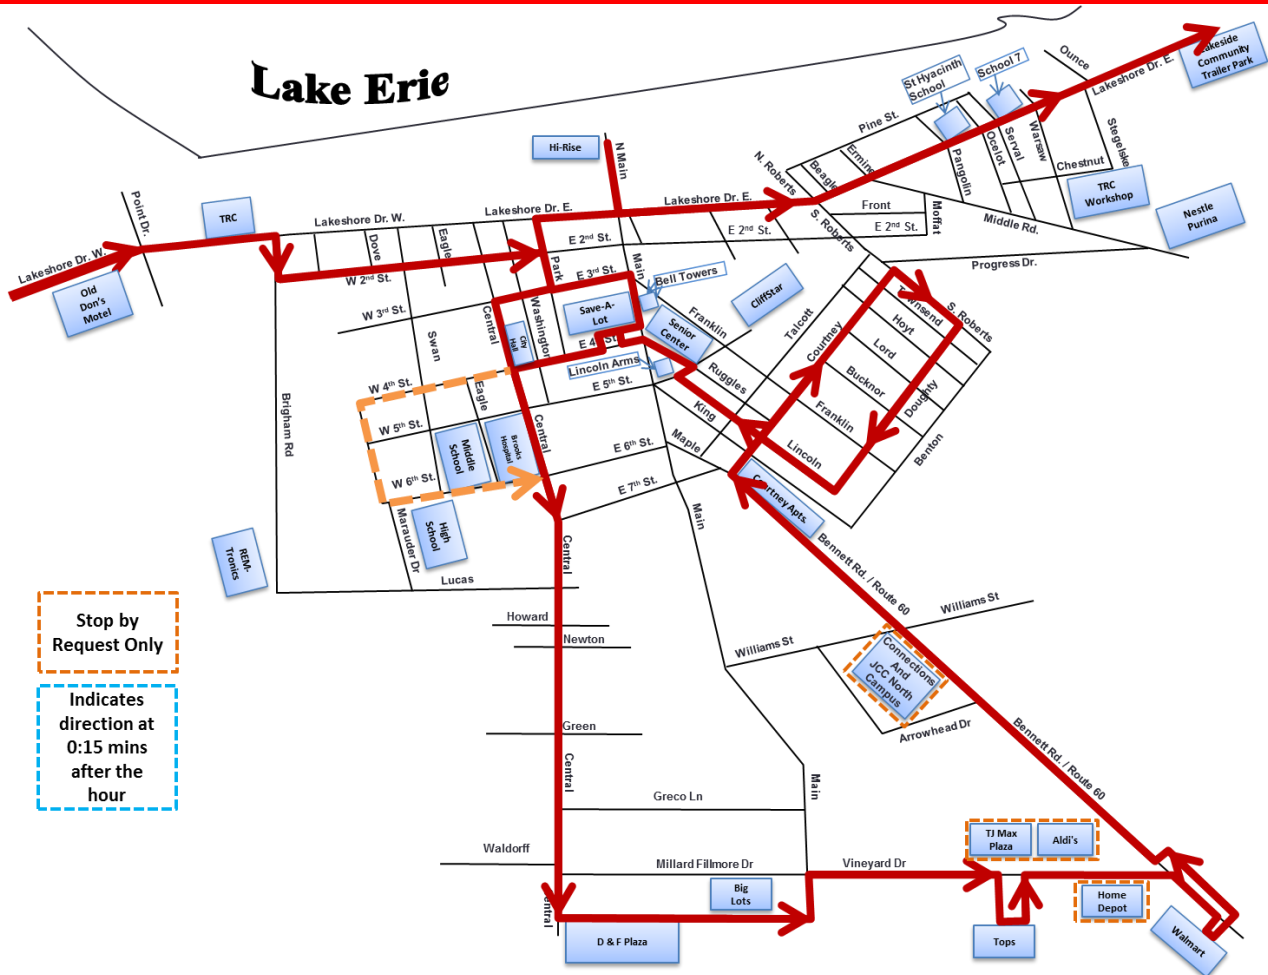

CITY OF DUNKIRK PUBLIC TRANSPORTATION

SATURDAY HOURS OF OPERATION

July 2021

EXACT CHANGE REQUIRED

REGULAR FARE		DISCOUNTED FARE
\$2.25	1 ZONE	\$1.75
\$16.75	10 TRIP	\$13.50
\$58.75	MONTHLY	\$47.25
	ALL DAY PASS 1 ZONE	\$6.00
\$2.75	2 ZONE	\$2.00
\$20.00	10 TRIP	\$15.00
\$70.00	MONTHLY	\$52.50
	ALL DAY PASS 2 ZONES	\$8.00

FOR MORE INFORMATION CALL 665-6466 OR 1-800-388-6534

Dunkirk City Route Green Route

Scheduled Stops	Route				
	30	30	30	30	30
Lakeside Community	8:30	10:30	12:30	2:30	4:30
E 2nd St & Roberts Rd	8:33	10:33	12:33	2:33	4:33
High Rise	S	S	S	S	S
Save-A-Lot	8:40	10:40	12:40	2:40	4:40
Doughty St & Lincoln Ave	8:44	10:44	12:44	2:44	4:44
Courtney Apartments	8:48	10:48	12:48	2:48	4:48
Connections/JCC North	By Request Only				
Walmart	9:00	11:00	1:00	3:00	5:00
TJ Maxx Plaza/Aldi's	By Request Only				
Tops Plaza	9:05	11:05	1:05	3:05	5:05
D & F Plaza	9:06	11:06	1:06	3:06	5:06
Central Ave & Howard Ave	9:09	11:09	1:09	3:09	5:09
Junction (City Hall)	9:17	11:17	1:17	3:17	5:17
TRC - 186 Lakeshore	9:20	11:20	1:20	3:20	5:20
Old Don's Motel	9:25	11:25	1:25	3:25	5:25

Dunkirk City Route Red Route

Scheduled Stops	Route			
	30	30	30	30
Dunkirk Motel	9:30	NO	1:30	3:30
W 2nd St & Swan St	9:33	RUN	1:33	3:33
Save-A-Lot	9:40	LUNCH	1:40	3:40
Junction (City Hall)	9:41	NO	1:41	3:41
Central Ave and W 6th St	9:45	RUN	1:45	3:45
Tops Plaza	9:50	LUNCH	1:50	3:50
TJ Maxx/Aldi's	By Request Only			
Home Depot/Bob Evans	By Request Only			
Walmart	10:00	NO	2:00	4:00
Courtney Apartments	10:03	RUN	2:03	4:03
Doughty St and Lincoln Ave	10:08	LUNCH	2:08	4:08
Dunkirk Senior Center	By Request Only			
Save-A-Lot (E 4th St)	10:15	NO	2:15	4:15
Junction (City Hall)	10:17	RUN	2:17	4:17
Steger Apartments	10:19	LUNCH	2:19	4:19
E 2nd St & S Roberts Rd	10:22	NO	2:22	4:22
Lakeside Community	10:25	RUN	2:25	4:25