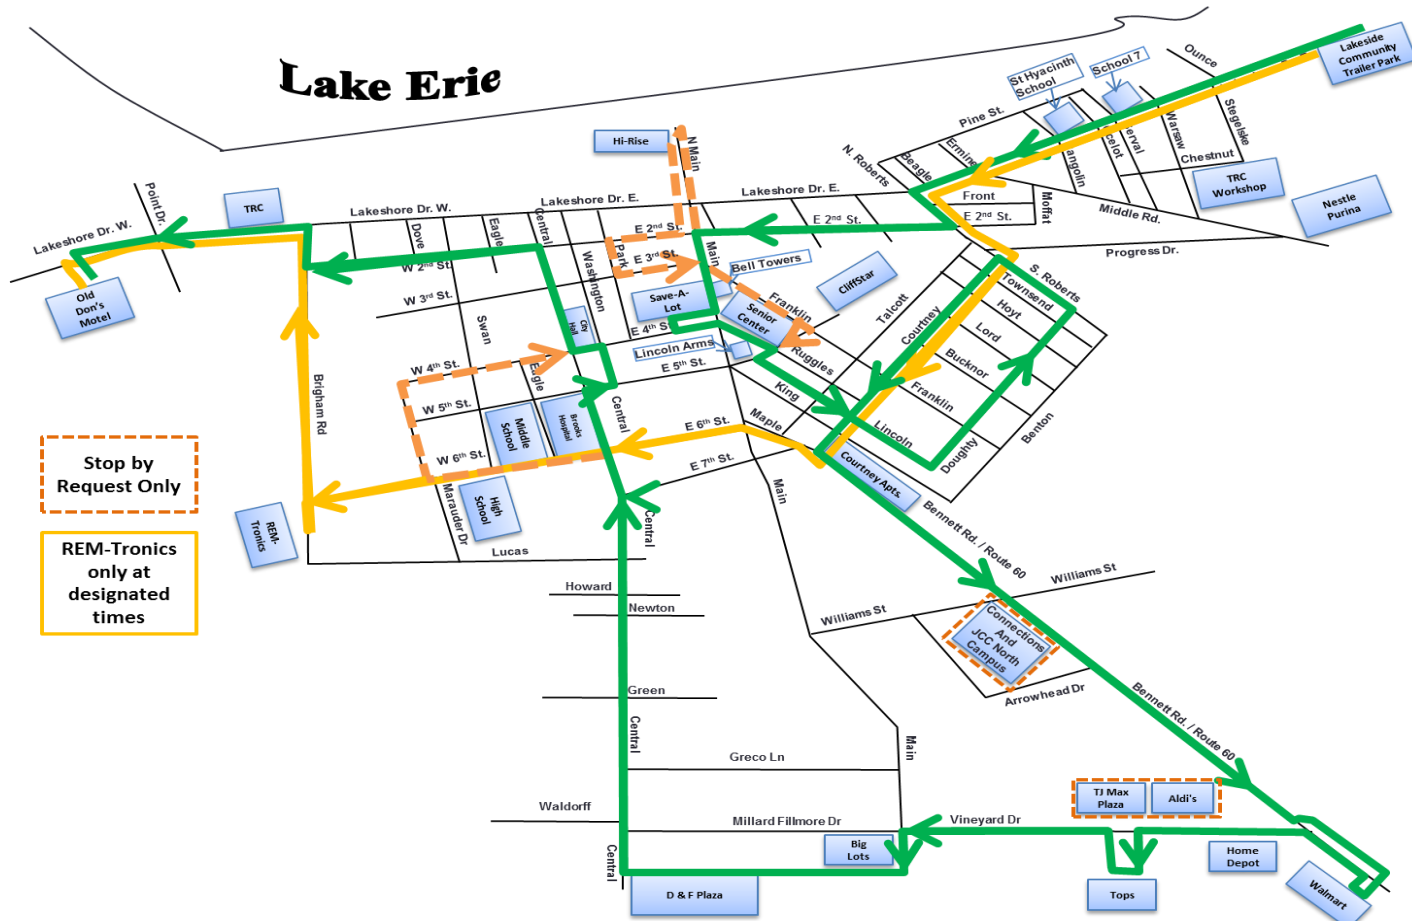

CITY OF DUNKIRK PUBLIC TRANSPORTATION

SATURDAY HOURS OF OPERATION

July 2021

EXACT CHANGE REQUIRED

REGULAR FARE		DISCOUNTED FARE
\$2.25	1 ZONE	\$1.75
\$16.75	10 TRIP	\$13.50
\$58.75	MONTHLY	\$47.25
	ALL DAY PASS 1 ZONE	\$6.00
\$2.75	2 ZONE	\$2.00
\$20.00	10 TRIP	\$15.00
\$70.00	MONTHLY	\$52.50
	ALL DAY PASS 2 ZONES	\$8.00

FOR MORE INFORMATION CALL 665-6466 OR 1-800-388-6534

Dunkirk City Route Green Route

Scheduled Stops	Route				
	30	30	30	30	30
Lakeside Community	8:30	10:30	12:30	2:30	4:30
E 2nd St & Roberts Rd	8:33	10:33	12:33	2:33	4:33
High Rise	S	S	S	S	S
Save-A-Lot	8:40	10:40	12:40	2:40	4:40
Doughty St & Lincoln Ave	8:44	10:44	12:44	2:44	4:44
Courtney Apartments	8:48	10:48	12:48	2:48	4:48
Connections/JCC North	By Request Only				
Walmart	9:00	11:00	1:00	3:00	5:00
TJ Maxx Plaza/Aldi's	By Request Only				
Tops Plaza	9:05	11:05	1:05	3:05	5:05
D & F Plaza	9:06	11:06	1:06	3:06	5:06
Central Ave & Howard Ave	9:09	11:09	1:09	3:09	5:09
Junction (City Hall)	9:17	11:17	1:17	3:17	5:17
TRC - 186 Lakeshore	9:20	11:20	1:20	3:20	5:20
Old Don's Motel	9:25	11:25	1:25	3:25	5:25

Dunkirk City Route Red Route

Scheduled Stops	Route			
	30	30	30	30
Dunkirk Motel	9:30	NO	1:30	3:30
W 2nd St & Swan St	9:33	RUN	1:33	3:33
Save-A-Lot	9:40	LUNCH	1:40	3:40
Junction (City Hall)	9:41	NO	1:41	3:41
Central Ave and W 6th St	9:45	RUN	1:45	3:45
Tops Plaza	9:50	LUNCH	1:50	3:50
TJ Maxx/Aldi's	By Request Only			
Home Depot/Bob Evans	By Request Only			
Walmart	10:00	NO	2:00	4:00
Courtney Apartments	10:03	RUN	2:03	4:03
Doughty St and Lincoln Ave	10:08	LUNCH	2:08	4:08
Dunkirk Senior Center	By Request Only			
Save-A-Lot (E 4th St)	10:15	NO	2:15	4:15
Junction (City Hall)	10:17	RUN	2:17	4:17
Steger Apartments	10:19	LUNCH	2:19	4:19
E 2nd St & S Roberts Rd	10:22	NO	2:22	4:22
Lakeside Community	10:25	RUN	2:25	4:25