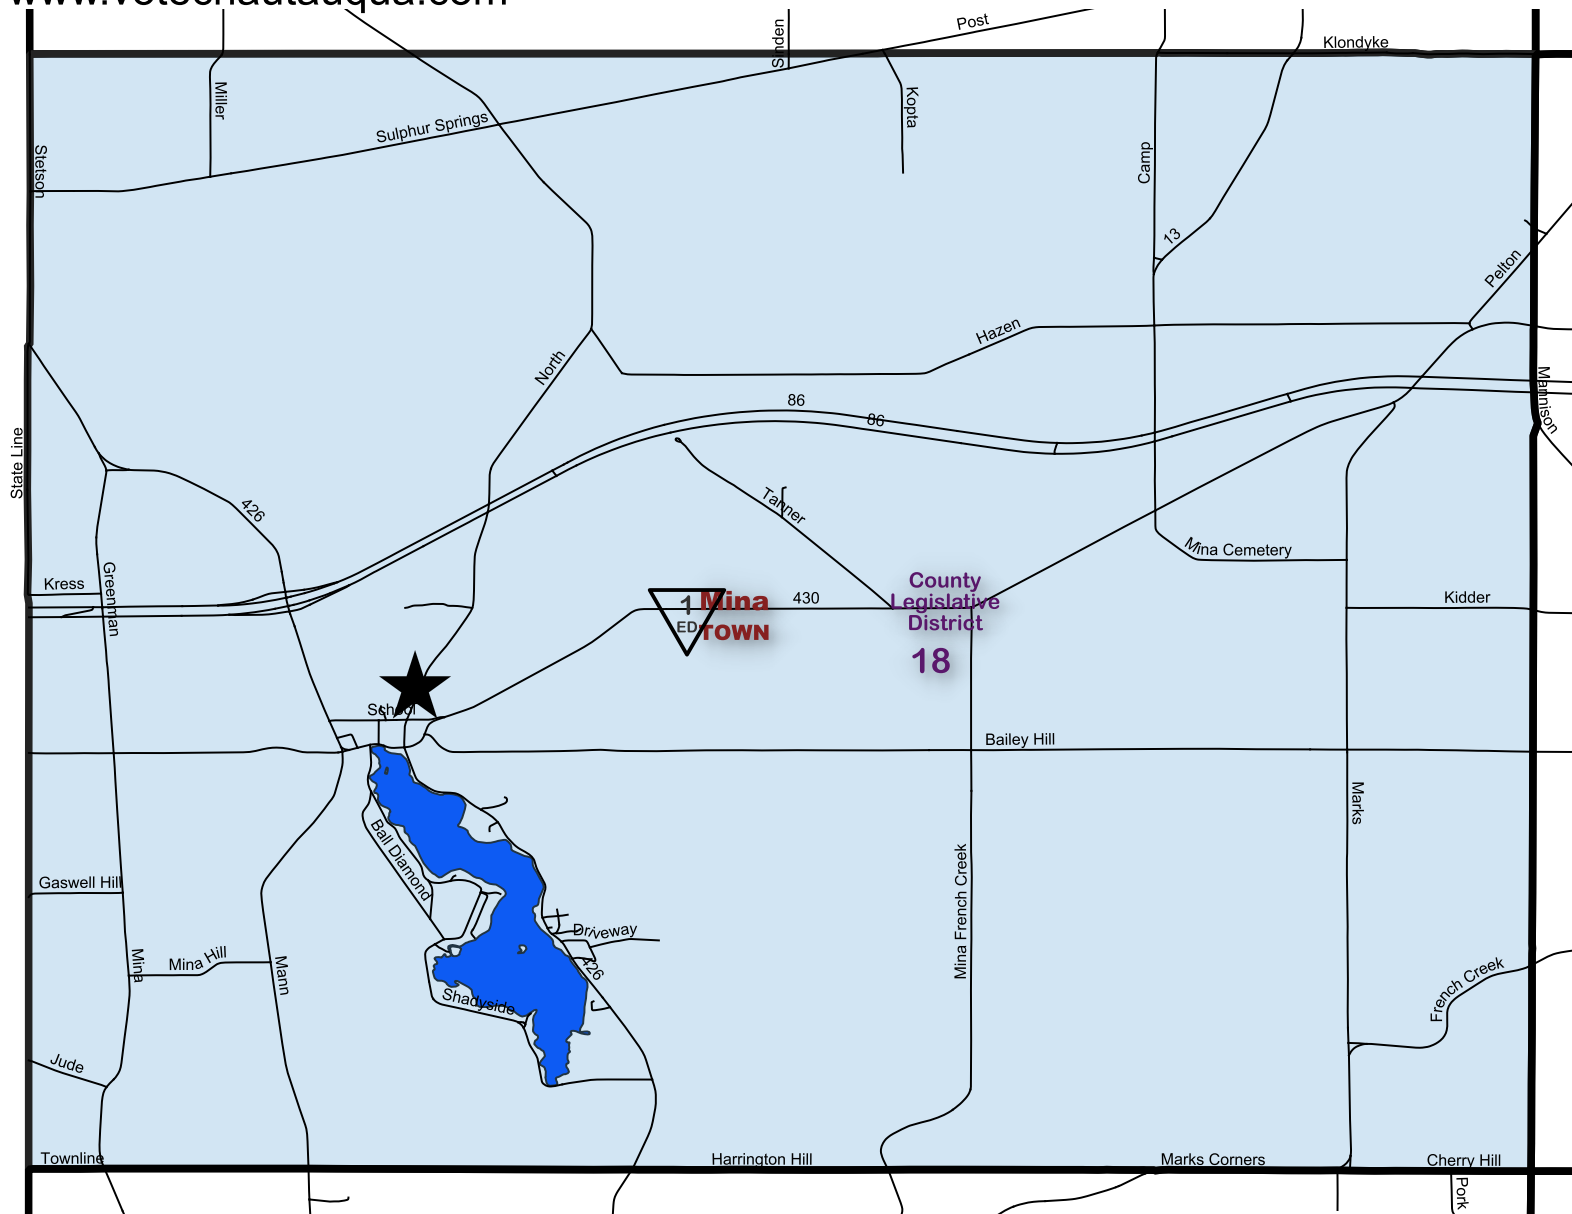

Chautauqua County Board of Elections Town of Mina County Legislative District 18

Chautauqua County Board of Elections
Hall R Clothier Building
7 North Erie Street
Mayville, New York 14757
Telephone (716) 753-4580
Fax (716) 753-4111
www.votechautauqua.com

Polling Site:
Mina Community Center
2883 North Rd.
Findley Lake NY 14736

February, 2023

For any questions or concerns please visit: www.votechautauqua.com

Election District
Boundary Line