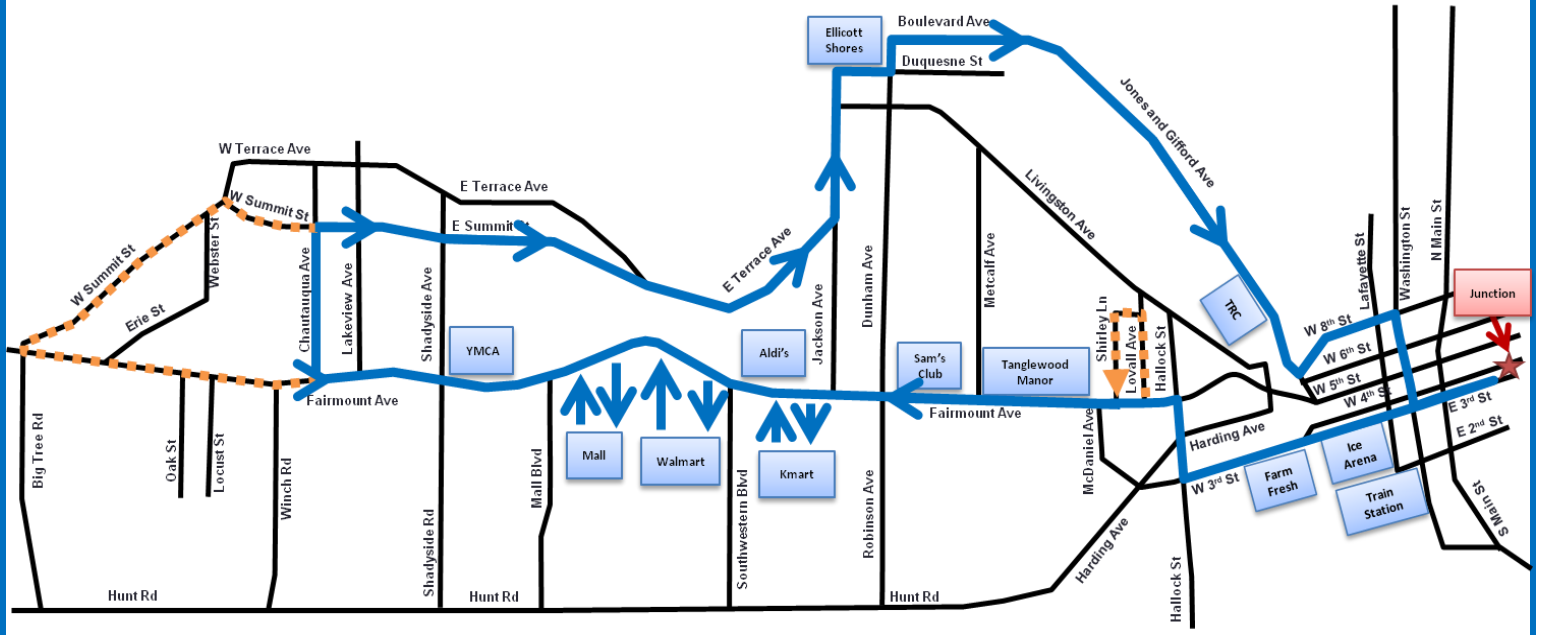

# Jamestown City Route Lakewood Via Fairmount Ave (Blue)

Stop by  
Request Only

Scheduled Stops	Route						
	22	22	22	22	22	22	22
Junction (215 E 3RD ST)	6:45	8:15	9:45	11:15	12:45	2:15	3:45
Hallock St and W 3rd St	6:53	8:23	9:53	11:23	12:53	2:23	3:53
Shirley Lane	By Request Only						
Fairmount Ave and McDaniel Ave	6:55	8:25	9:25	11:25	12:55	2:25	3:55
Kmart	6:58	8:28	9:58	11:28	12:58	2:28	3:58
Walmart	7:03	8:33	10:03	11:33	1:03	2:33	4:03
Chautauqua Mall	7:06	8:36	10:06	11:36	1:06	2:36	4:06
Fairmount Ave and Lowe St	By Request Only						
Summit Ave and Chautauqua Ave	7:11	8:41	10:11	11:41	1:11	2:41	4:11
Ellicott Shores	7:17	8:47	10:17	11:47	1:17	2:47	4:17
TRC (Jones and Gifford Ave)	7:21	8:51	10:21	11:51	1:21	2:51	4:21
W 8th St and Jones and Gifford Ave	7:22	8:52	10:22	11:52	1:22	2:52	4:22
Junction (215 E 3RD ST)	7:30	9:00	10:30	12:00	1:30	3:00	4:30