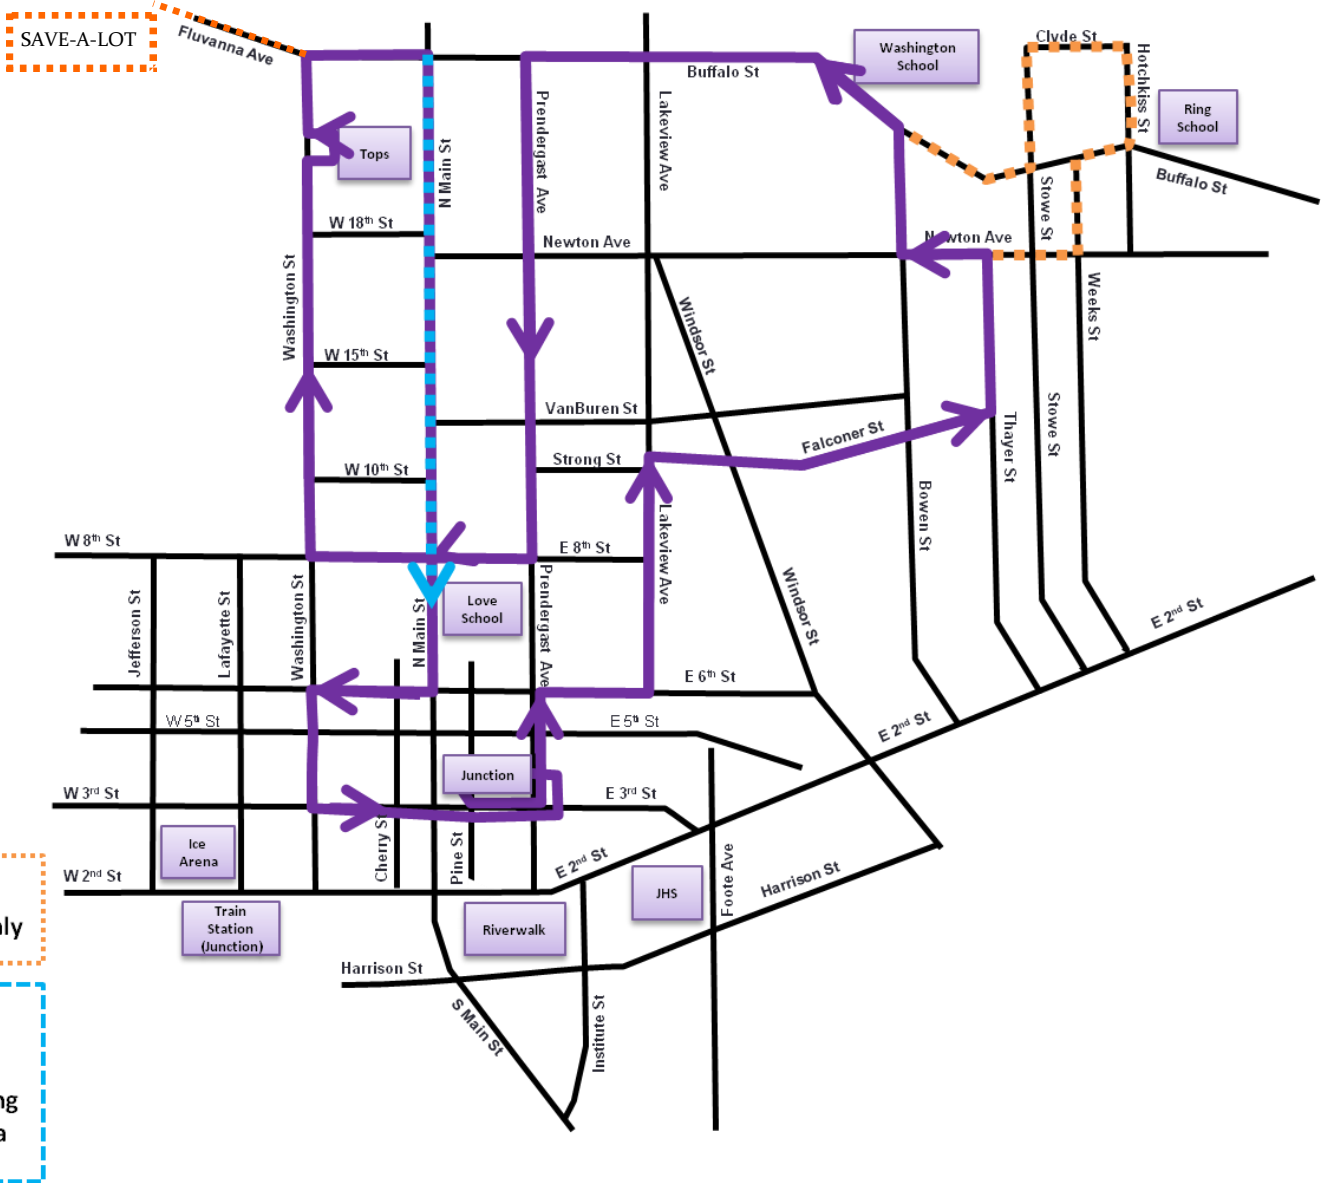

Jamestown City Route North Main Route (Lilac)

Scheduled Stops	Route										
	24	24	24	24	24	24	24	24	24	24	24
Junction (215 E 3RD ST)	6:00	6:45	7:45	8:45	9:45	10:45	11:45	12:45	1:45	2:45	3:45
E 5th St and Prendergast Ave	6:04	6:49	7:49	8:49	9:49	10:49	11:49	12:49	1:49	2:49	3:49
Lakeview Ave and Falconer St	6:05	6:50	7:50	8:50	9:50	10:50	11:50	12:50	1:50	2:50	3:50
Thayer St and Newton Ave	6:07	6:52	7:52	8:52	9:52	10:52	11:52	12:52	1:52	2:52	3:52
Hotchkiss St and Clyde Ave	By Request Only										
Buffalo St and Prendergast Ave	6:10	6:55	7:55	8:55	9:55	10:55	11:55	12:55	1:55	2:55	3:55
Prendergast Ave and E 8th St	6:13	6:58	7:58	8:58	9:58	10:58	11:58	12:58	1:58	2:58	3:58
Tops (Washington St)	6:18	7:03	8:03	9:03	10:03	11:03	12:03	1:03	2:03	3:03	4:03
Save-A-Lot (Fluvanna Ave)	By Request Only										
N Main St and W 10th St	6:22	7:07	8:07	9:07	10:07	11:07	12:07	1:07	2:07	3:07	4:07
W 6th St and Washington St	6:24	7:09	8:09	9:09	10:09	11:09	12:09	1:09	2:09	3:09	4:09
Junction (215 E 3RD ST)	6:25	7:10	8:10	9:10	10:10	11:10	12:10	1:10	2:10	3:10	4:10