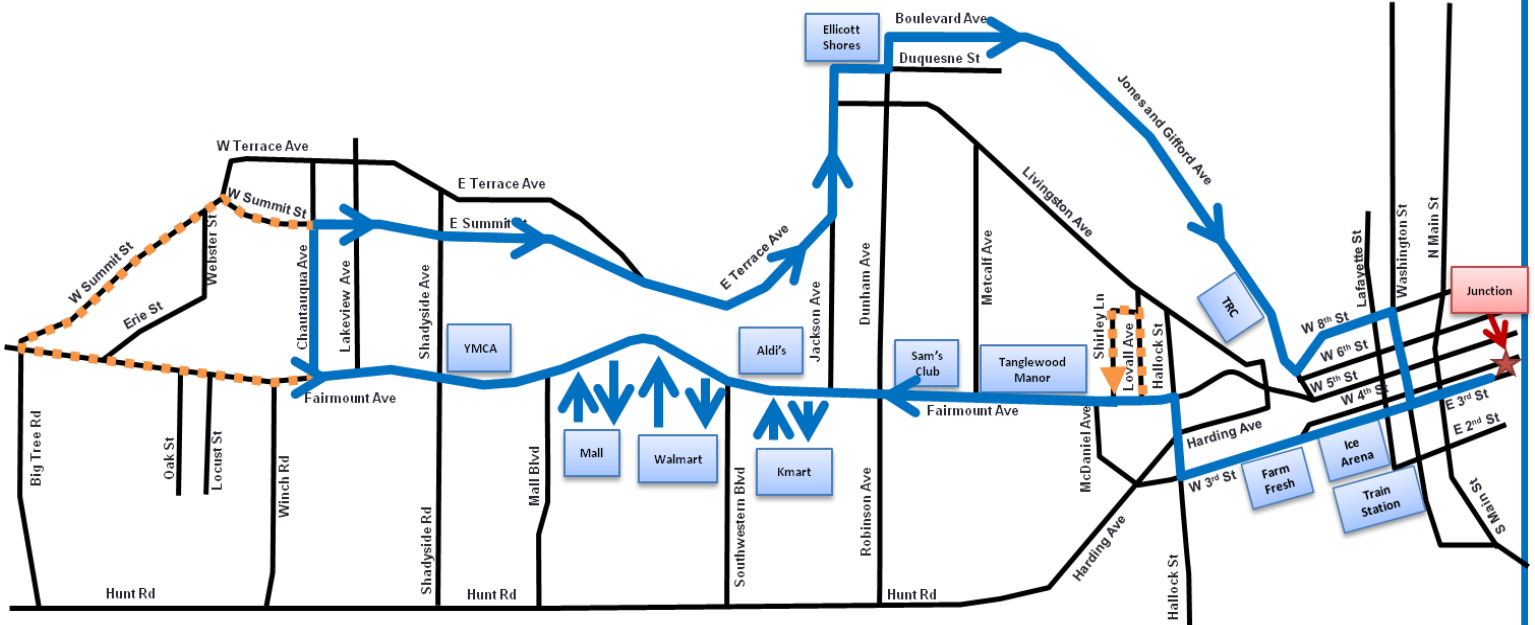

# Jamestown City Route Lakewood Via Fairmount Ave (Blue)

Stop by  
Request Only

Scheduled Stops	Route						
	22	22	22	22	22	22	22
Junction (215 E 3RD ST)	8:15	9:45	11:15	12:45	2:15	3:45	5:15
Hallock St and W 3rd St	8:23	9:53	11:23	12:53	2:23	3:53	5:23
Shirley Lane	By Request Only						
Fairmount Ave and McDaniel Ave	8:25	9:55	11:25	12:55	2:25	3:55	5:25
Kmart	8:28	9:58	11:28	12:58	2:28	3:58	5:28
Walmart	8:33	10:03	11:33	1:03	2:33	4:03	5:33
Chautauqua Mall	8:36	10:06	11:36	1:06	2:36	4:06	5:36
Fairmount Ave and Lowe St	By Request Only						
Summit Ave and Chautauqua Ave	8:41	10:11	11:41	1:11	2:41	4:11	5:41
Ellicott Shores	8:47	10:17	11:47	1:17	2:47	4:17	5:47
TRC (Jones and Gifford Ave)	8:51	10:21	11:51	1:21	2:51	4:21	5:51
W 8th St and Jones and Gifford Ave	8:52	10:22	11:52	1:22	2:52	4:22	5:52
Junction (215 E 3RD ST)	9:00	10:30	12:00	1:30	3:00	4:30	6:00