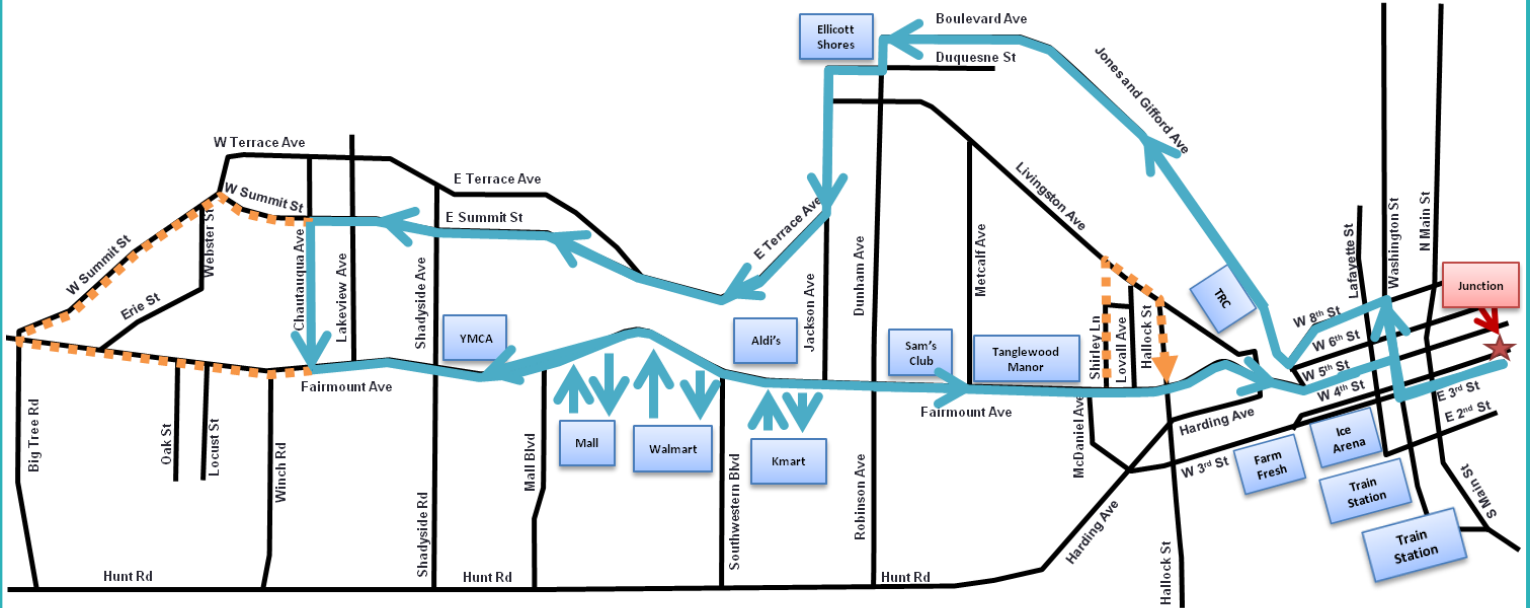

Jamestown City Route Lakewood Via Jones and Gifford (Teal)

Stop by
Request Only

Scheduled Stops	Route and Run					
	20	20	20	20	20	20
Junction (215 E 3RD ST)	9:00	10:30	12:00	1:30	3:00	4:30
W 8th St and Washington St	9:02	10:32	No Run	1:32	3:02	4:32
W 8th St and Jones and Gifford Ave	9:03	10:33	No	1:33	3:03	4:33
Ellicott Shores Apartments	9:08	10:38	Run	1:38	3:08	4:38
Summit Ave and Chautauqua Ave	9:14	10:44	Lunch	1:44	3:14	4:44
Fairmount Ave and Big Tree Rd	By Request Only					
Chautauqua Mall	9:19	10:49	Break	1:49	3:19	4:49
Walmart	9:23	10:53	No	1:53	3:23	4:53
Kmart	9:24	10:54	Run	1:54	3:24	4:55
Fairmount Ave and McDaniel Ave	9:31	11:01	Lunch	2:01	3:31	5:01
Shirley Lane	By Request Only					
W 8th St and Jones and Gifford Ave	By Request Only					
Junction (215 E 3RD ST)	9:45	11:15	Break	2:15	3:45	5:15