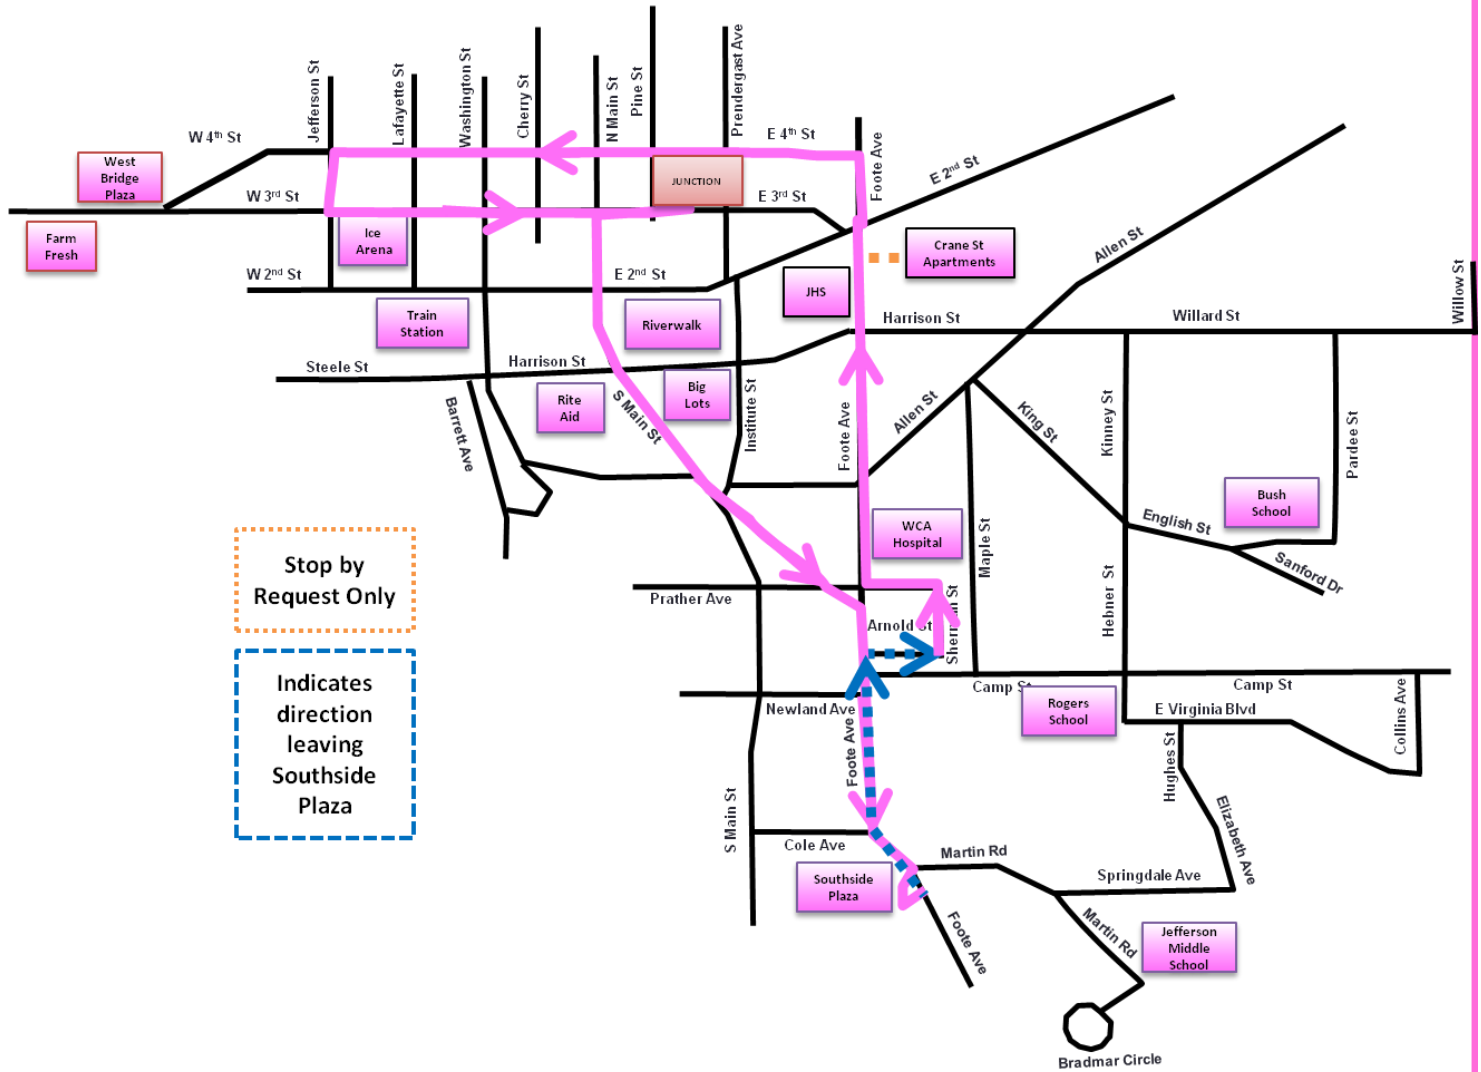

Jamestown City Route Southwest Express (Pink)

Scheduled Stops	Route									
	24	24	24	24	24	24	24	24	24	24
Junction (215 E 3RD ST)	8:15	9:15	10:15	11:15	12:15	1:15	2:15	3:15	4:15	5:15
Washington St and E 3rd St	8:17	9:17	10:17	11:17	NO	1:17	2:17	3:17	4:17	5:17
S Main St and Harrison St	8:18	9:18	10:18	11:18	RUN	1:18	2:18	3:18	4:18	5:18
Arterial and Prather Ave	8:20	9:20	10:20	11:20	LUNCH	1:20	2:20	3:20	4:20	5:20
Southside Plaza (Tops)	8:23	9:23	10:23	11:23	BREAK	1:23	2:23	3:23	4:23	5:23
Sherman St and Prather Ave	8:27	9:27	10:27	11:27	NO	1:27	2:27	3:27	4:27	5:27
Foote Ave and Harrison St	8:30	9:30	10:30	11:30	RUN	1:30	2:30	3:30	4:30	5:30
Crane St	By Request Only									
E 4th St and Prendergast Ave	8:33	9:33	10:33	11:33	LUNCH	1:33	2:33	3:33	4:33	5:33
W 4th St and Cherry St	8:36	9:36	10:36	11:36	BREAK	1:36	2:36	3:36	4:36	5:36
Junction (215 E 3RD ST)	8:40	9:40	10:40	11:40	NO	1:40	2:40	3:40	4:40	5:40

North County (716) 366-4500

South County (716) 665-6466

Toll Free (800) 388-6534