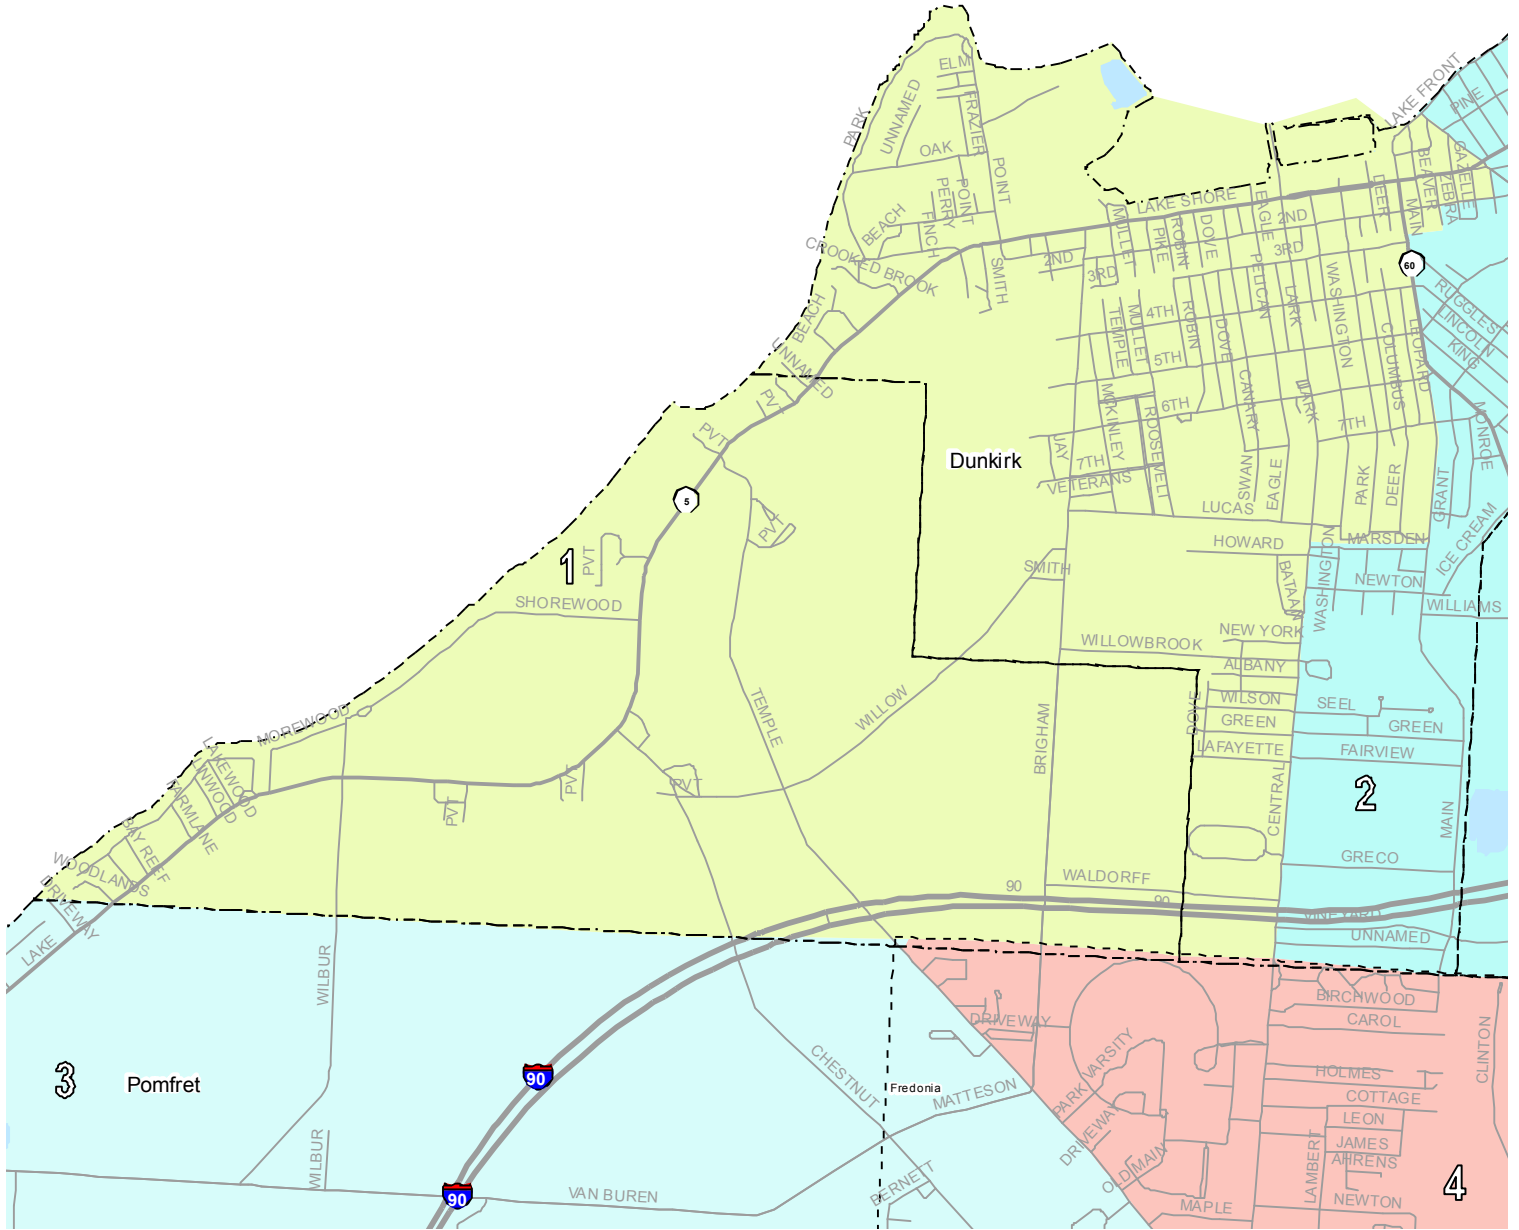

# Chautauqua County, New York LEGISLATIVE DISTRICT 1

**Legend**

<b>Legislative Districts</b>	7	14	Villages
1	8	15	Towns
2	9	16	Streets
3	10	17	Interstate
4	11	18	State
5	12	19	U.S.
6	13		Water Body
			County

0 0.125 0.25 0.5 0.75 1  
Miles

Chautauqua County - District 1  
Legislative Redistricting - 2010 Census  
Local Law Introductory No. 6-12  
Filed with Clerk of the County Legislature - 10/12/12