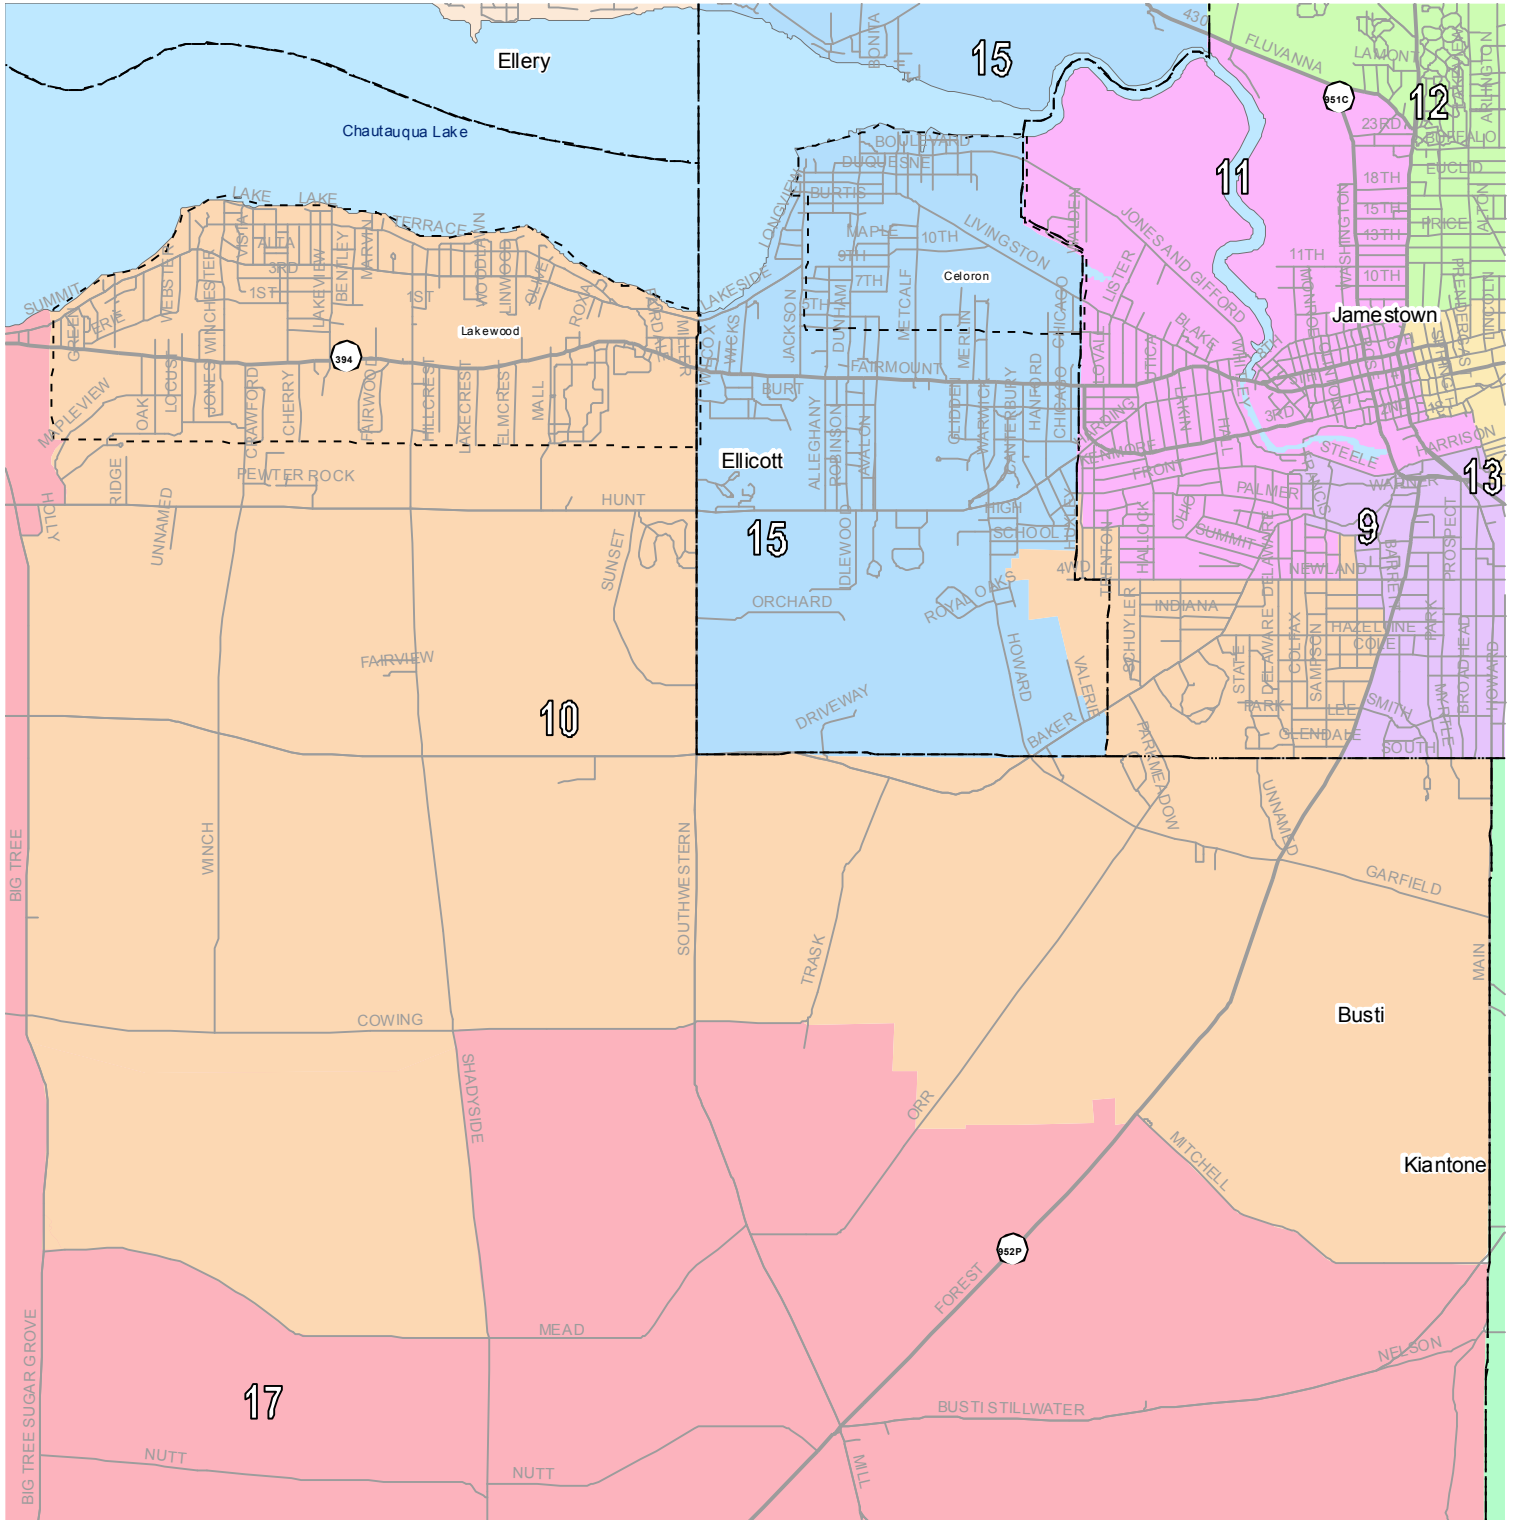

Chautauqua County, New York

LEGISLATIVE DISTRICT 10

Legend

Legislative Districts	7	14	Roads	—	Villages
1	8	15	— Interstate	—	Towns
2	9	16	— State	—	Streets
3	10	17	— U.S.	—	Water Body
4	11	18	— County		
5	12	19			
6	13				

Chautauqua County - District 10
 Legislative Redistricting - 2010 Census
 Local Law Introductory No. 6-12
 Filed with Clerk of the County Legislature - 10/12/12