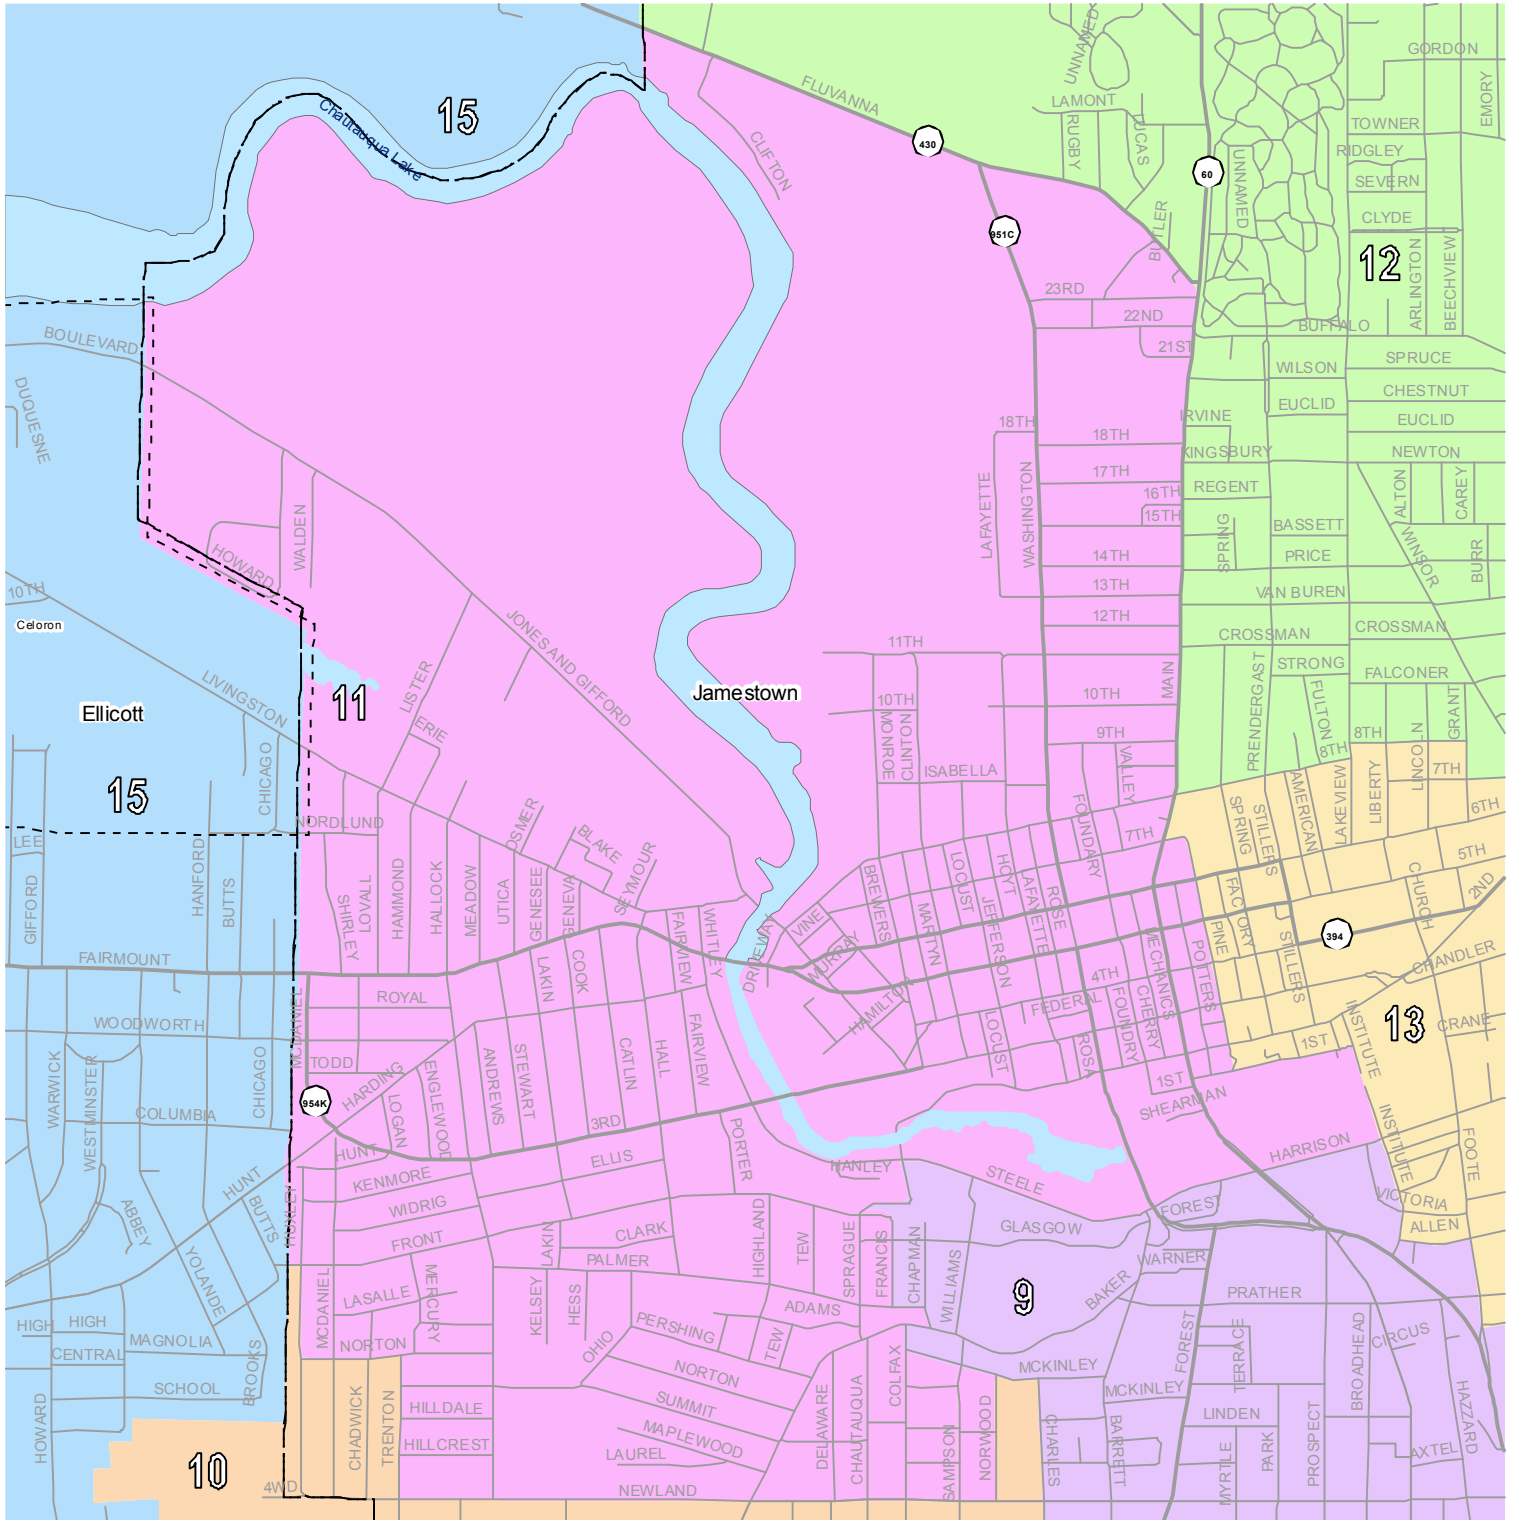

# Chautauqua County, New York

## LEGISLATIVE DISTRICT 11

### Legend

Legislative Districts	Roads	Villages
1	14	Interstate
2	15	State
3	16	U.S.
4	17	County
5	18	Water Body
6	19	
	20	
	21	
	22	
	23	
	24	
	25	
	26	
	27	
	28	
	29	
	30	
	31	
	32	
	33	
	34	
	35	
	36	
	37	
	38	
	39	
	40	
	41	
	42	
	43	
	44	
	45	
	46	
	47	
	48	
	49	
	50	

Chautauqua County - District 11  
 Legislative Redistricting - 2010 Census  
 Local Law Introductory No. 6-12  
 Filed with Clerk of the County Legislature - 10/12/12