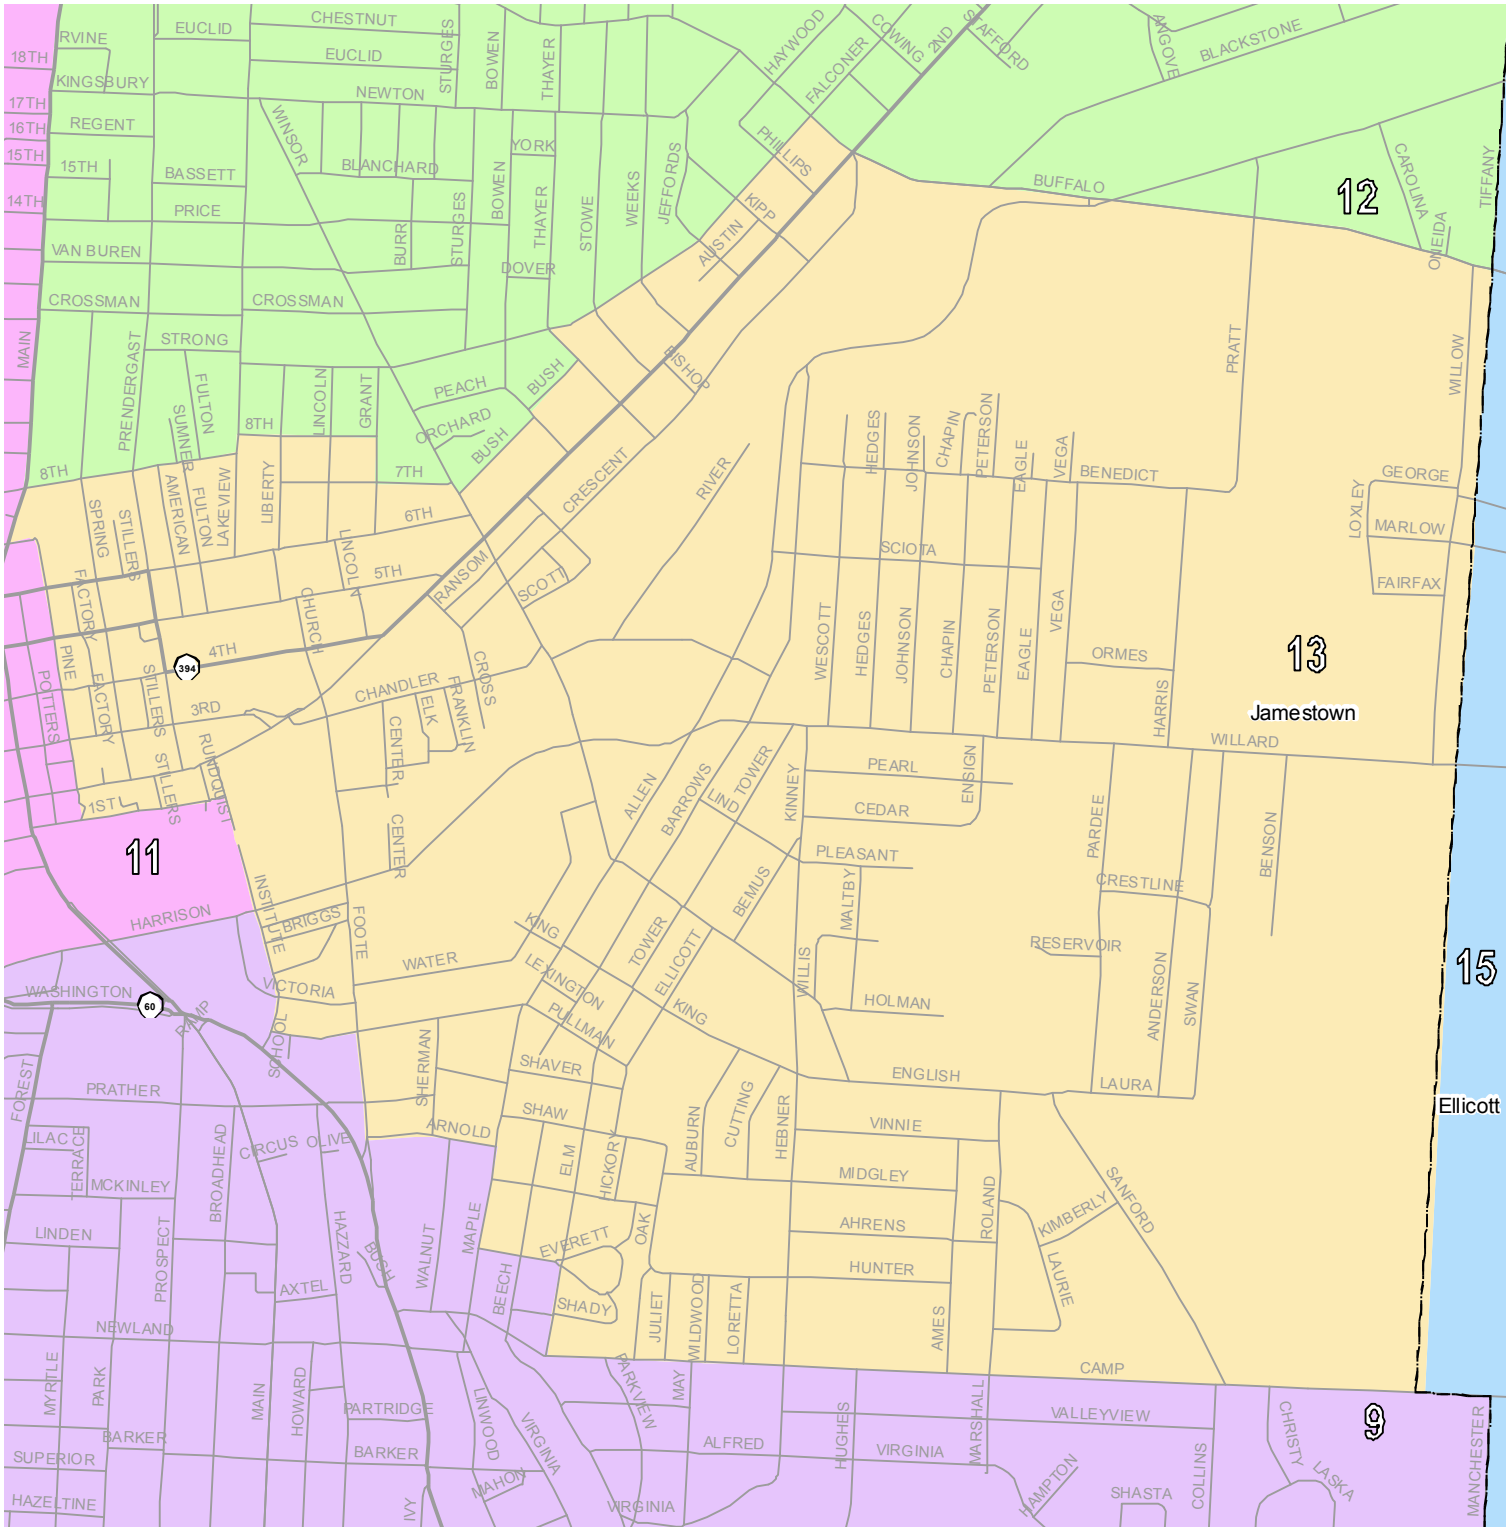

# Chautauqua County, New York

## LEGISLATIVE DISTRICT 13

**Legend**

- |                              |    |               |               |
|------------------------------|----|---------------|---------------|
| <b>Legislative Districts</b> | 7  | 14 Roads      | ⌈⌋ Villages   |
| 1                            | 8  | 15 Interstate | ⌈⌋ Towns      |
| 2                            | 9  | 16 State      | — Streets     |
| 3                            | 10 | 17 U.S.       | ⌈⌋ Water Body |
| 4                            | 11 | 18 County     |               |
| 5                            | 12 |               |               |
| 6                            | 13 |               |               |

0 0.05 0.1 0.2 0.3 0.4  
  
 Miles

Chautauqua County - District 13  
 Legislative Redistricting - 2010 Census  
 Local Law Introductory No. 6-12  
 Filed with Clerk of the County Legislature - 10/12/12