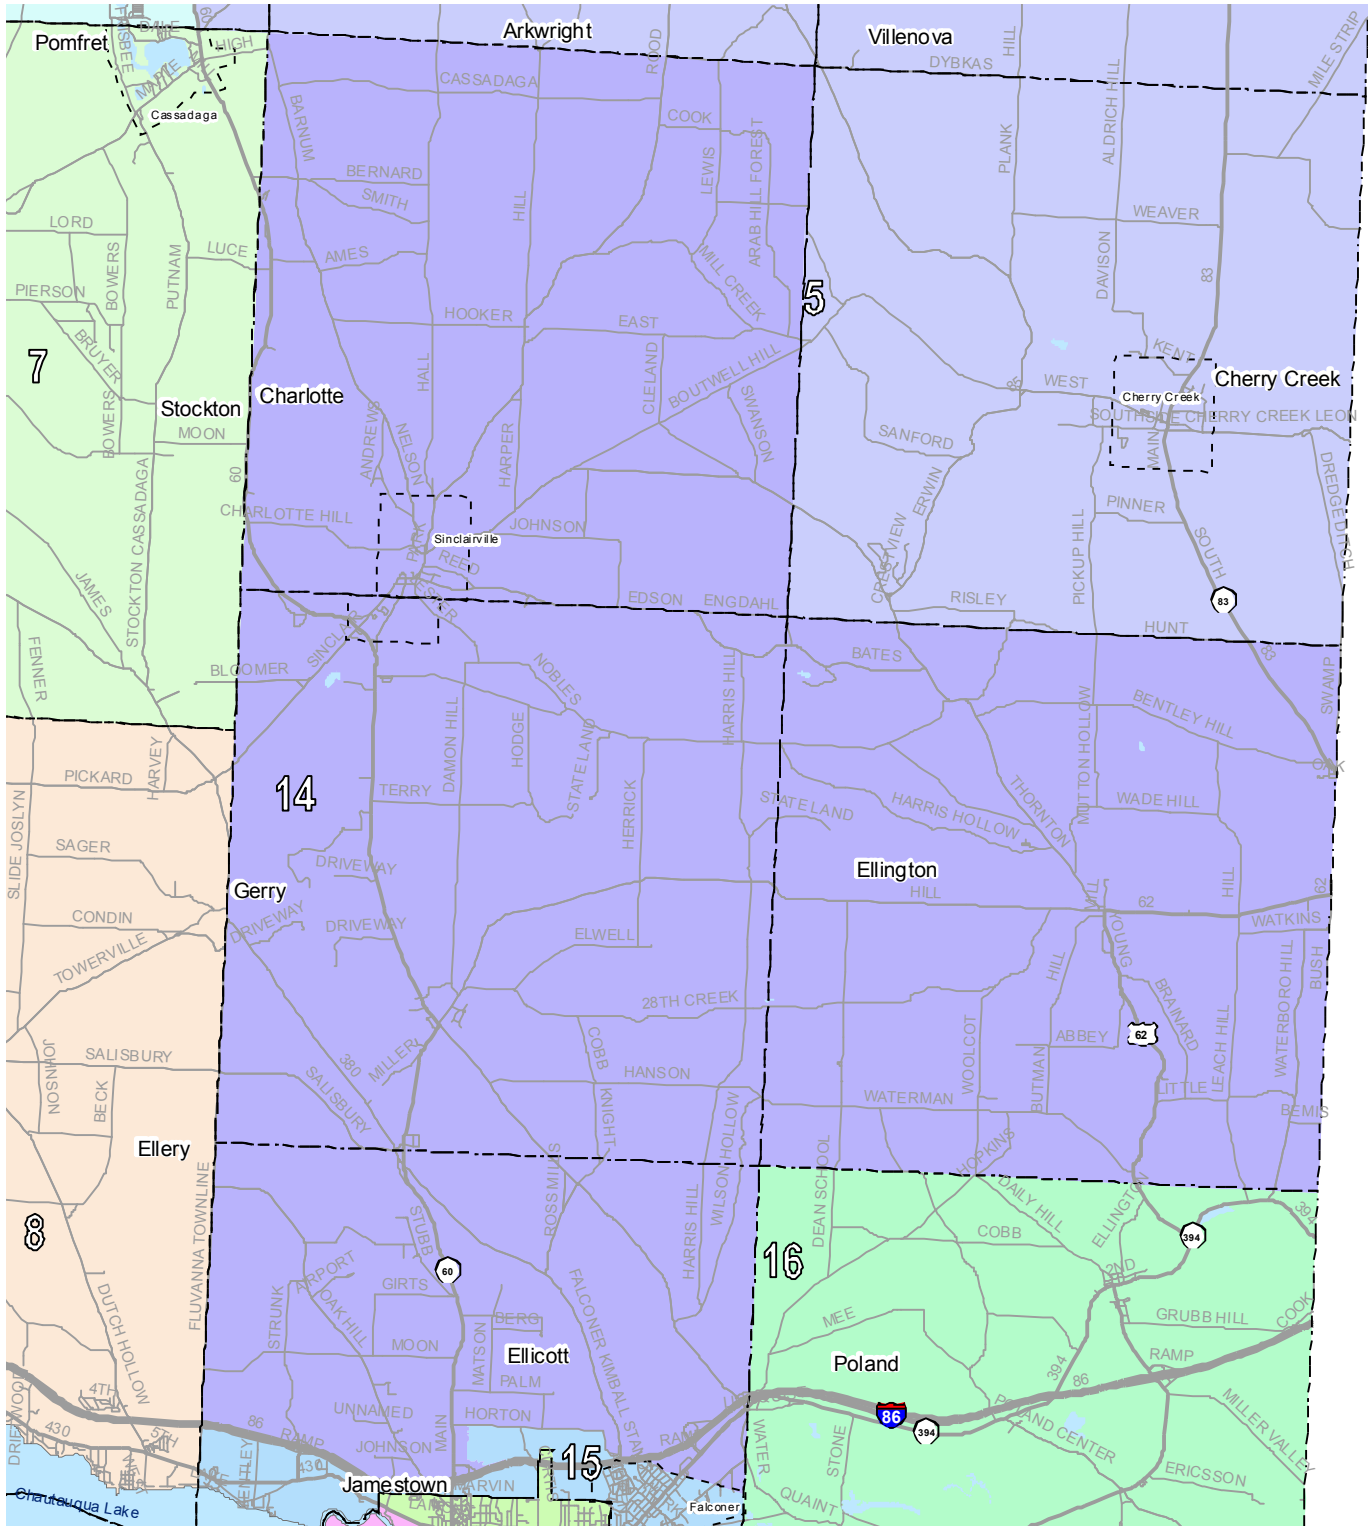

Chautauqua County, New York LEGISLATIVE DISTRICT 14

Legend

Legislative Districts	7	14	Roads	⌚	Villages
1	8	15	Interstate	⌚	Towns
2	9	16	State	—	Streets
3	10	17	U.S.	—	Water Body
4	11	18	County		
5	12	19			
6	13				

Chautauqua County - District 14
 Legislative Redistricting - 2010 Census
 Local Law Introductory No. 6-12
 Filed with Clerk of the County Legislature - 10/12/12