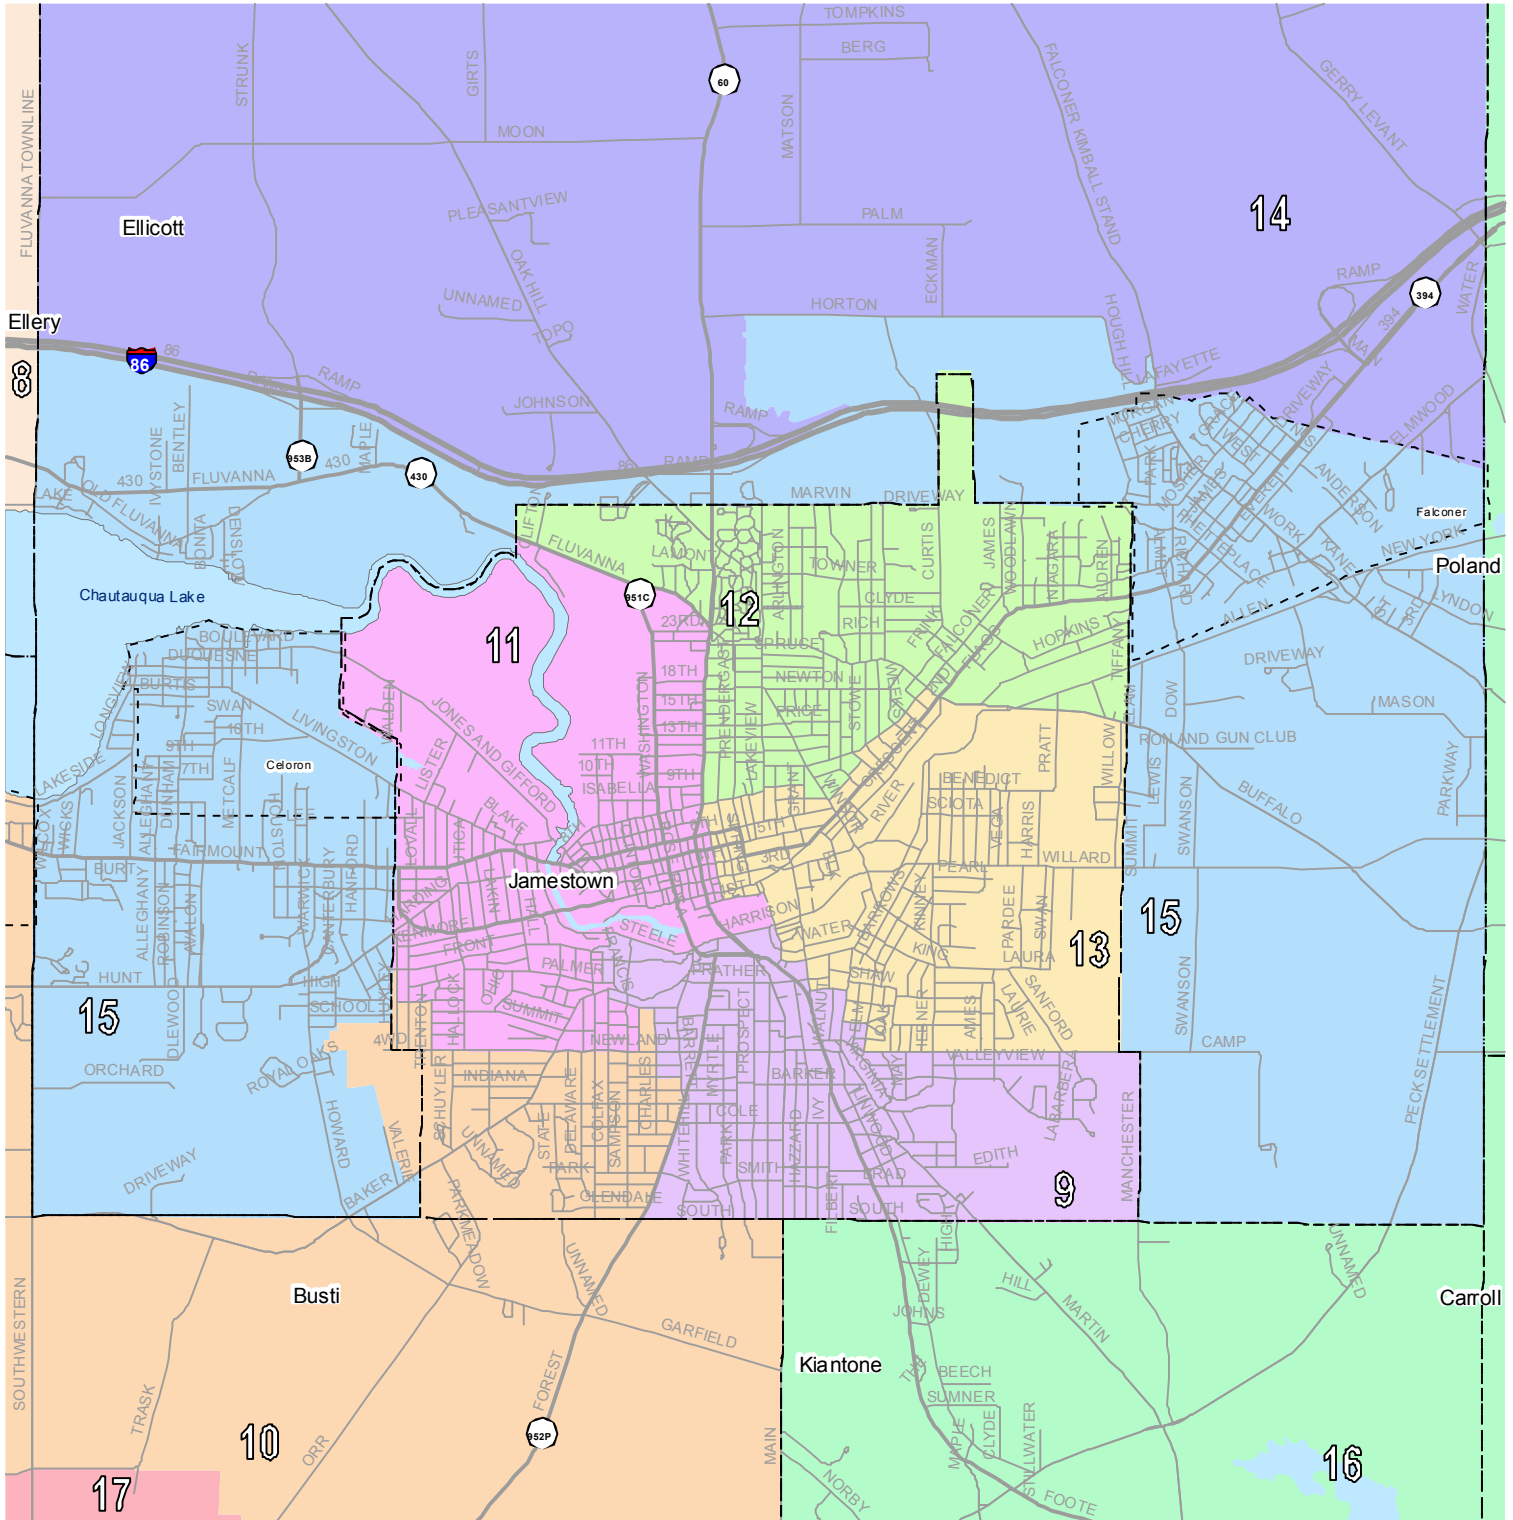

Chautauqua County, New York

LEGISLATIVE DISTRICT 15

Legend

- | | | | | |
|------------------------------|----|----|------------|------------|
| Legislative Districts | 7 | 14 | Roads | Villas |
| 1 | 8 | 15 | Interstate | Towns |
| 2 | 9 | 16 | State | Streets |
| 3 | 10 | 17 | U.S. | Water Body |
| 4 | 11 | 18 | County | |
| 5 | 12 | 19 | | |
| 6 | 13 | | | |

Chautauqua County - District 15
 Legislative Redistricting - 2010 Census
 Local Law Introductory No. 6-12
 Filed with Clerk of the County Legislature - 10/12/12