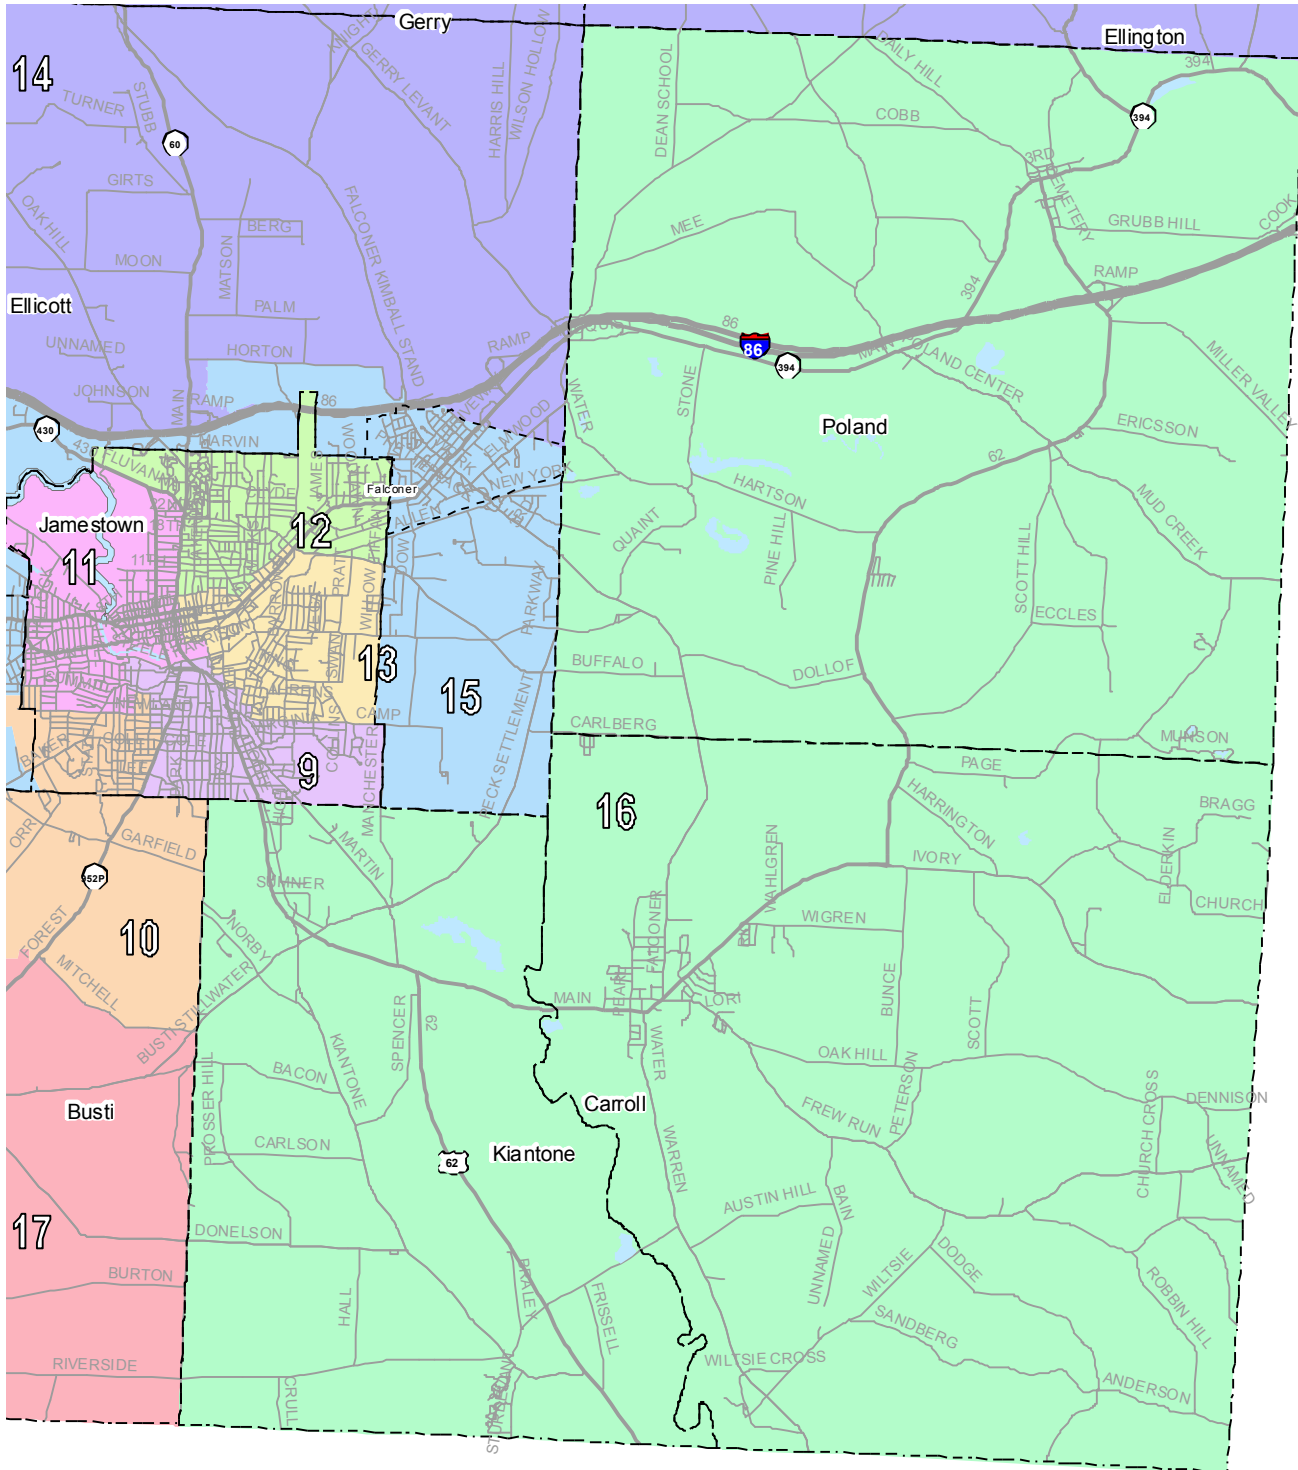

Chautauqua County, New York

LEGISLATIVE DISTRICT 16

Legend

Legislative Districts	7	14	Villages
1	8	Interstate	Towns
2	9	State	Streets
3	10	U.S.	Water Body
4	11	County	
5	12		
6	13		

Chautauqua County - District 16
 Legislative Redistricting - 2010 Census
 Local Law Introductory No. 6-12
 Filed with Clerk of the County Legislature - 10/12/12