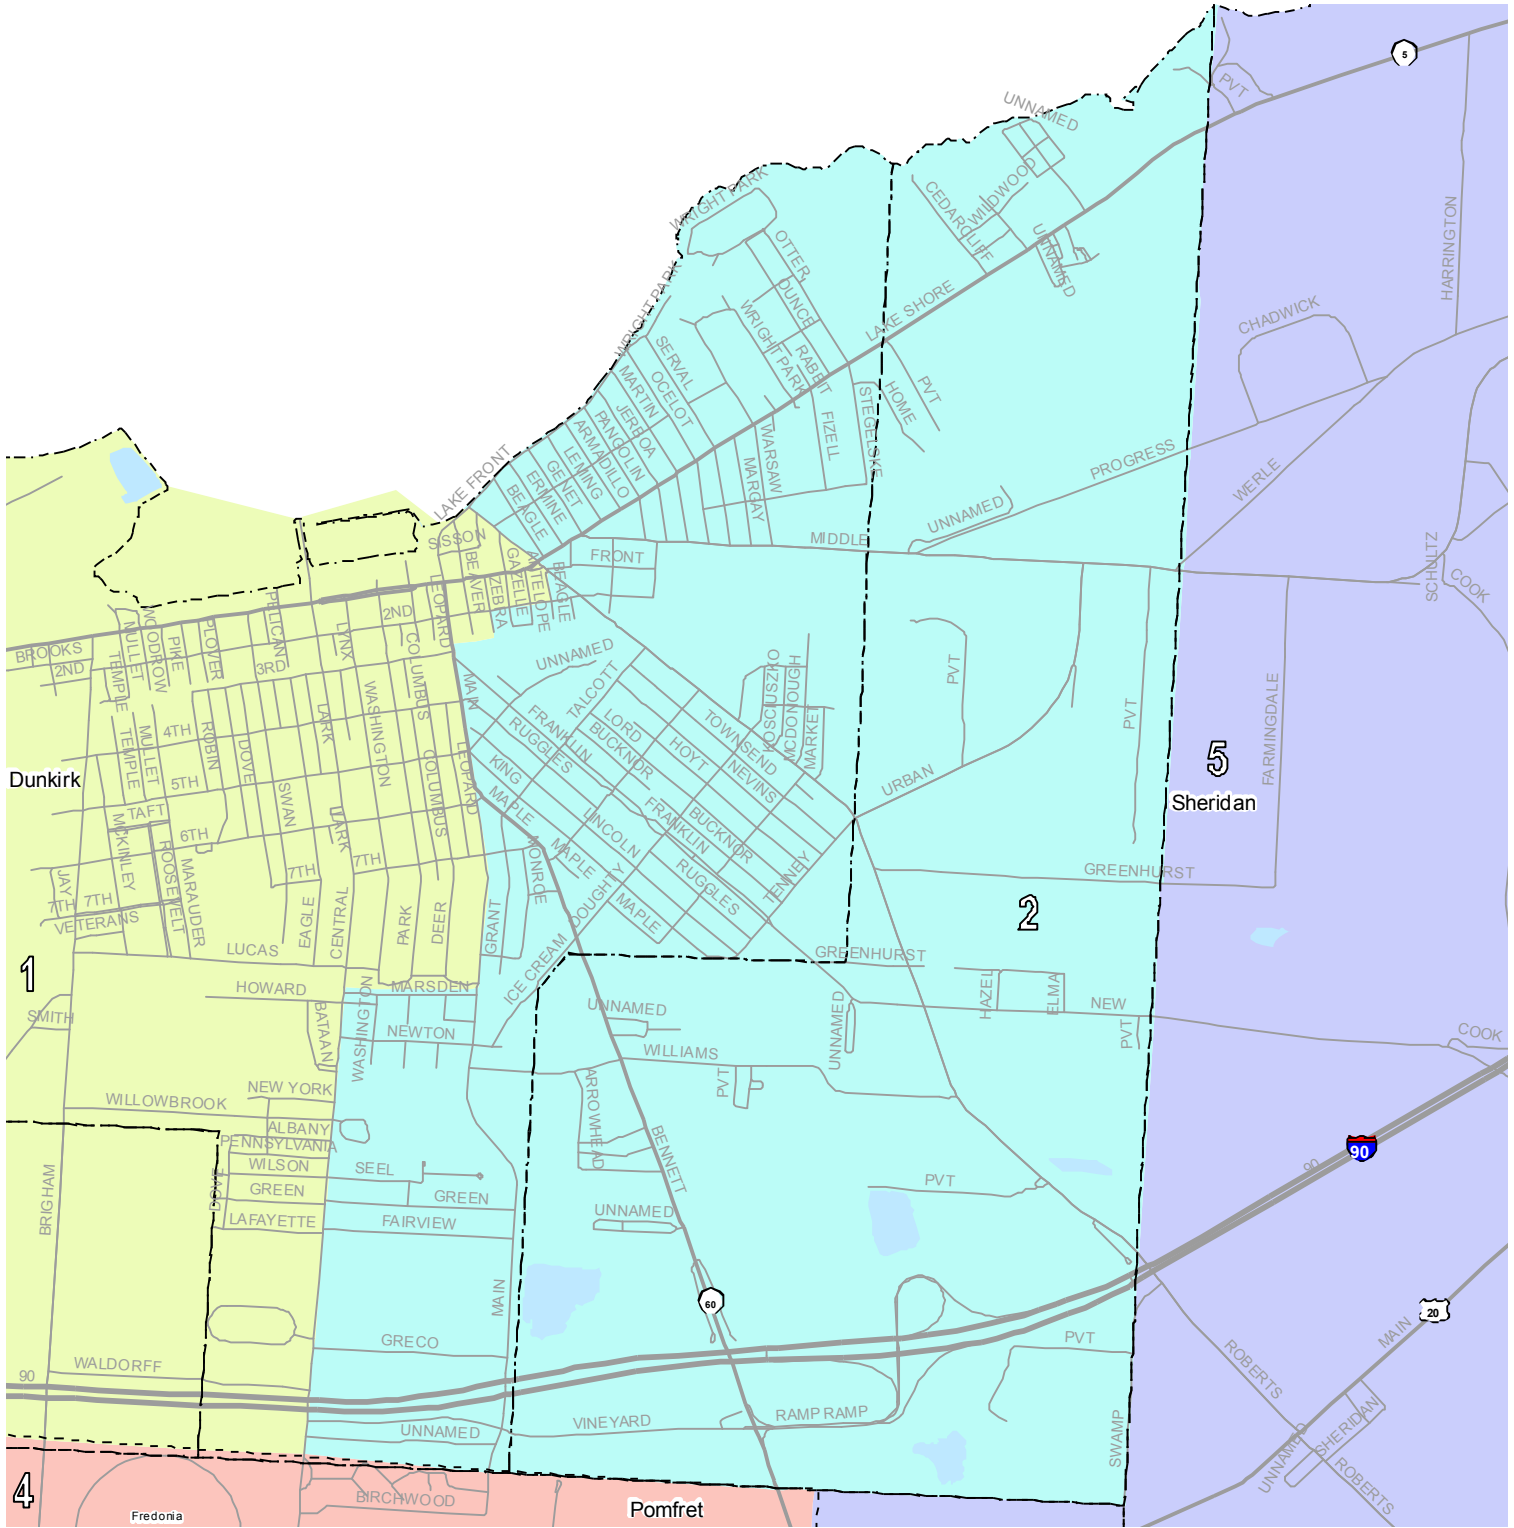

Chautauqua County, New York LEGISLATIVE DISTRICT 2

Legend

Legislative Districts	7	14	Villages
1	8	15	Interstate
2	9	16	State
3	10	17	U.S.
4	11	18	County
5	12	19	Water Body
6	13		Streets

Chautauqua County - District 2
 Legislative Redistricting - 2010 Census
 Local Law Introductory No. 6-12
 Filed with Clerk of the County Legislature - 10/12/12