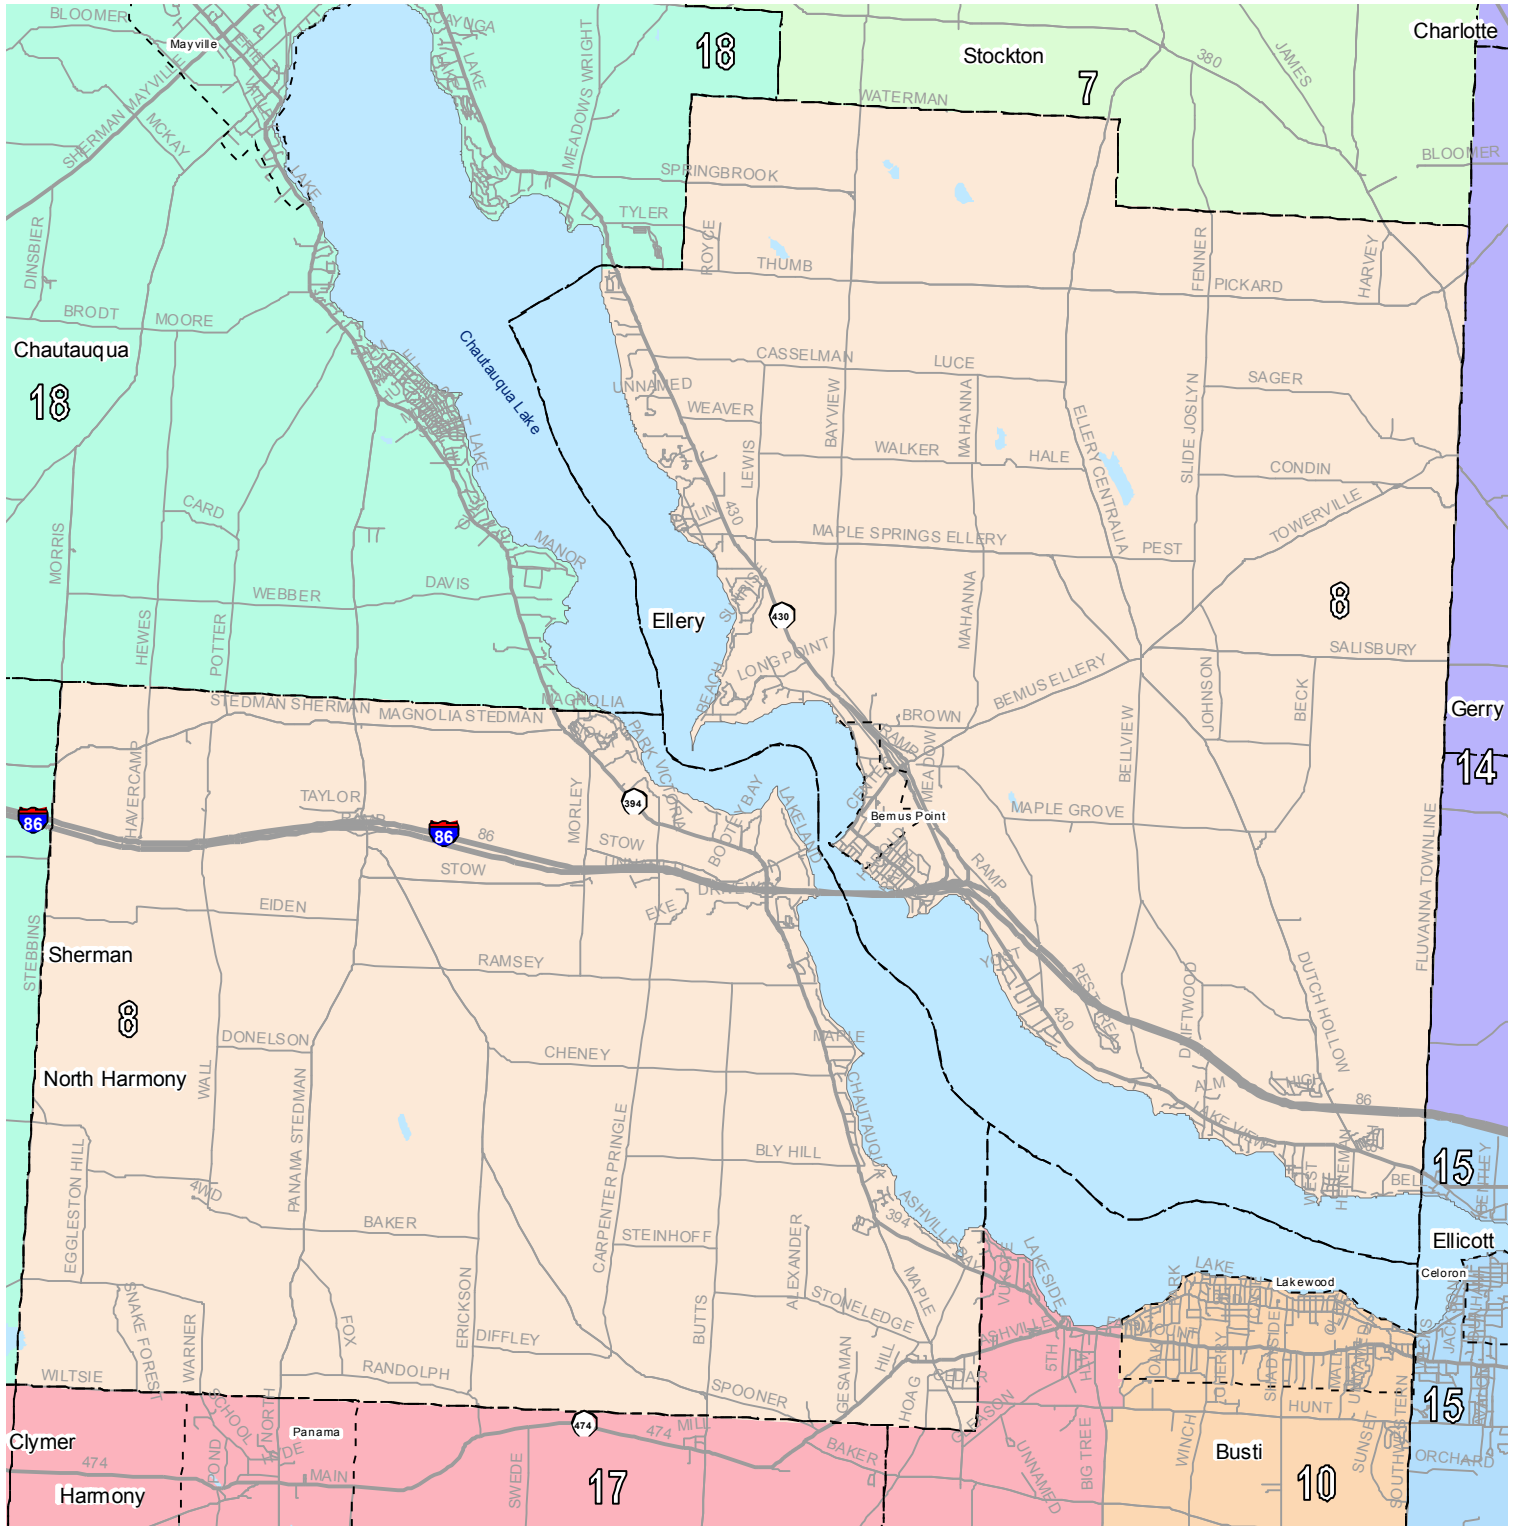

Chautauqua County, New York

LEGISLATIVE DISTRICT 8

Legend

Legislative Districts	7	14	Roads	⎓ Villages
1	8	15	— Interstate	⎓ Towns
2	9	16	— State	— StreetSegmentPublic_Clip1
3	10	17	— U.S.	⬢ Water Body
4	11	18	— County	
5	12	19		
6	13			

Chautauqua County - District 8
 Legislative Redistricting - 2010 Census
 Local Law Introductory No. 6-12
 Filed with Clerk of the County Legislature - 10/12/12