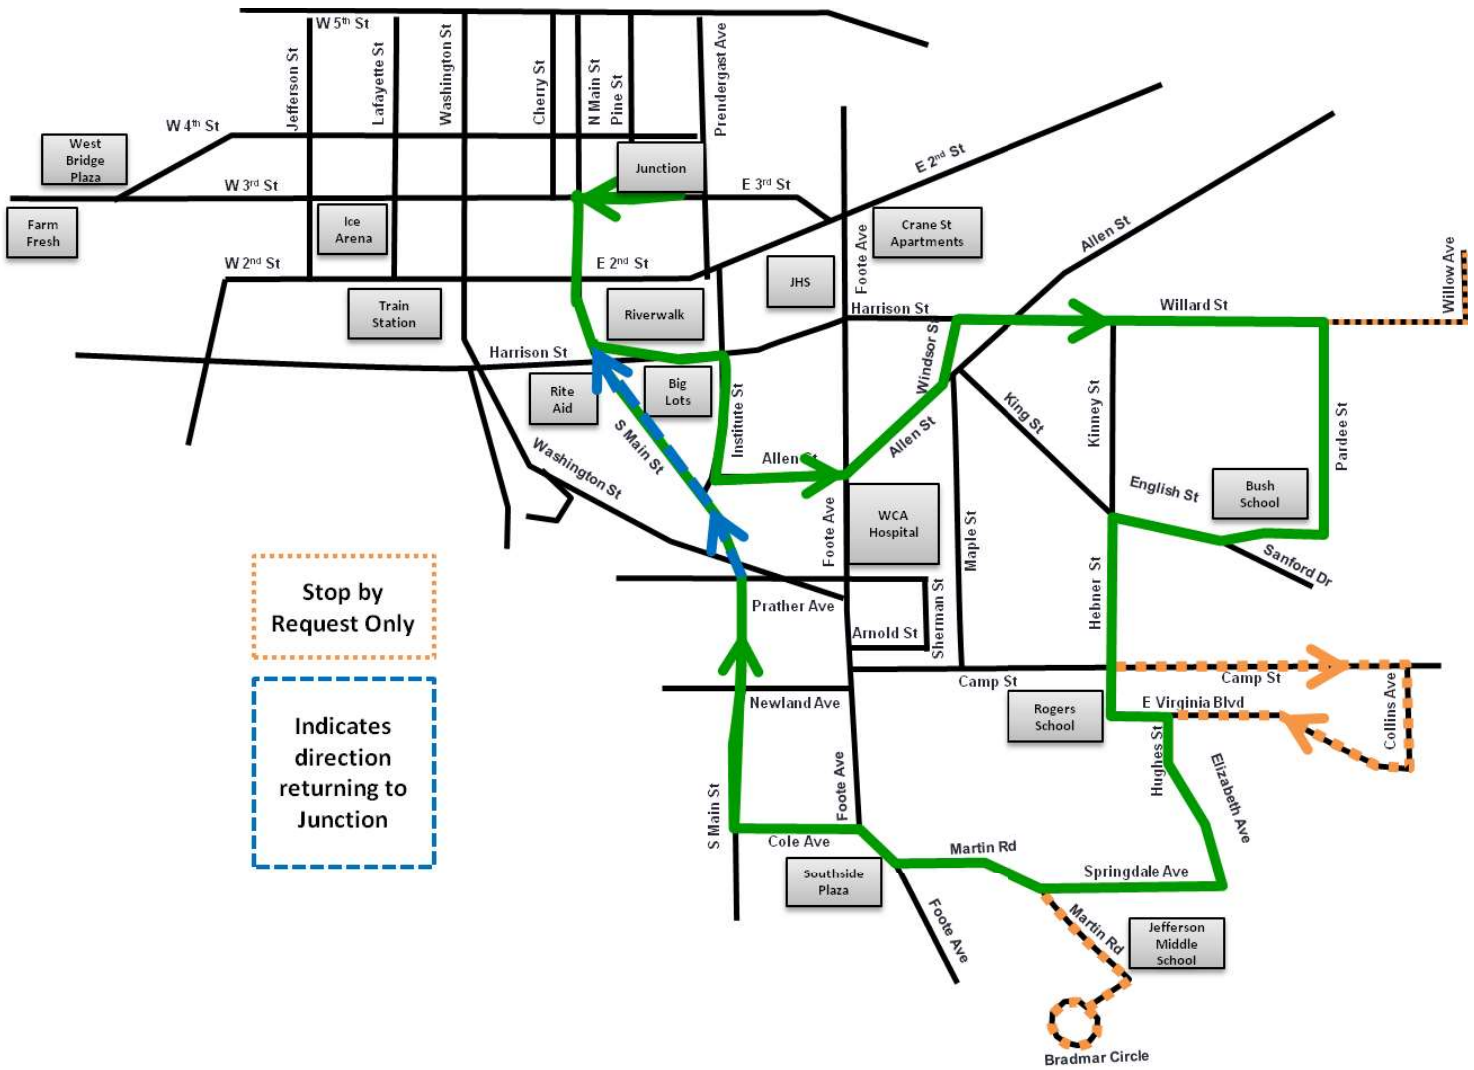

Jamestown City Route Willard Route (Green)

Scheduled Stops	Route									
	21	21	21	21	21	21	21	21	21	21
Junction (Train Station)	6:45	7:45	8:45	9:45	10:45	11:45	12:45	1:45	2:45	3:45
WCA Hospital	6:49	7:49	8:49	9:49	10:49	11:49	12:49	1:49	2:49	3:49
Allen St and Willard St	6:51	7:51	8:51	9:51	10:51	11:51	12:51	1:51	2:51	3:51
Willard St and Pardee St	6:52	7:52	8:52	9:52	10:52	11:52	12:52	1:52	2:52	3:52
Bush School	6:54	7:54	8:54	9:54	10:54	11:54	12:54	1:54	2:54	3:54
Rogers School	6:56	7:56	8:56	9:56	10:56	11:56	12:56	1:56	2:56	3:56
Foote Ave and Cole Ave	7:00	8:00	9:00	10:00	11:00	12:00	1:00	2:00	3:00	4:00
S Main St and Newland Ave	7:02	8:02	9:02	10:02	11:02	12:02	1:02	2:02	3:02	4:02
Junction (Train Station)	7:10	8:10	9:10	10:10	11:10	12:10	1:10	2:10	3:10	4:10