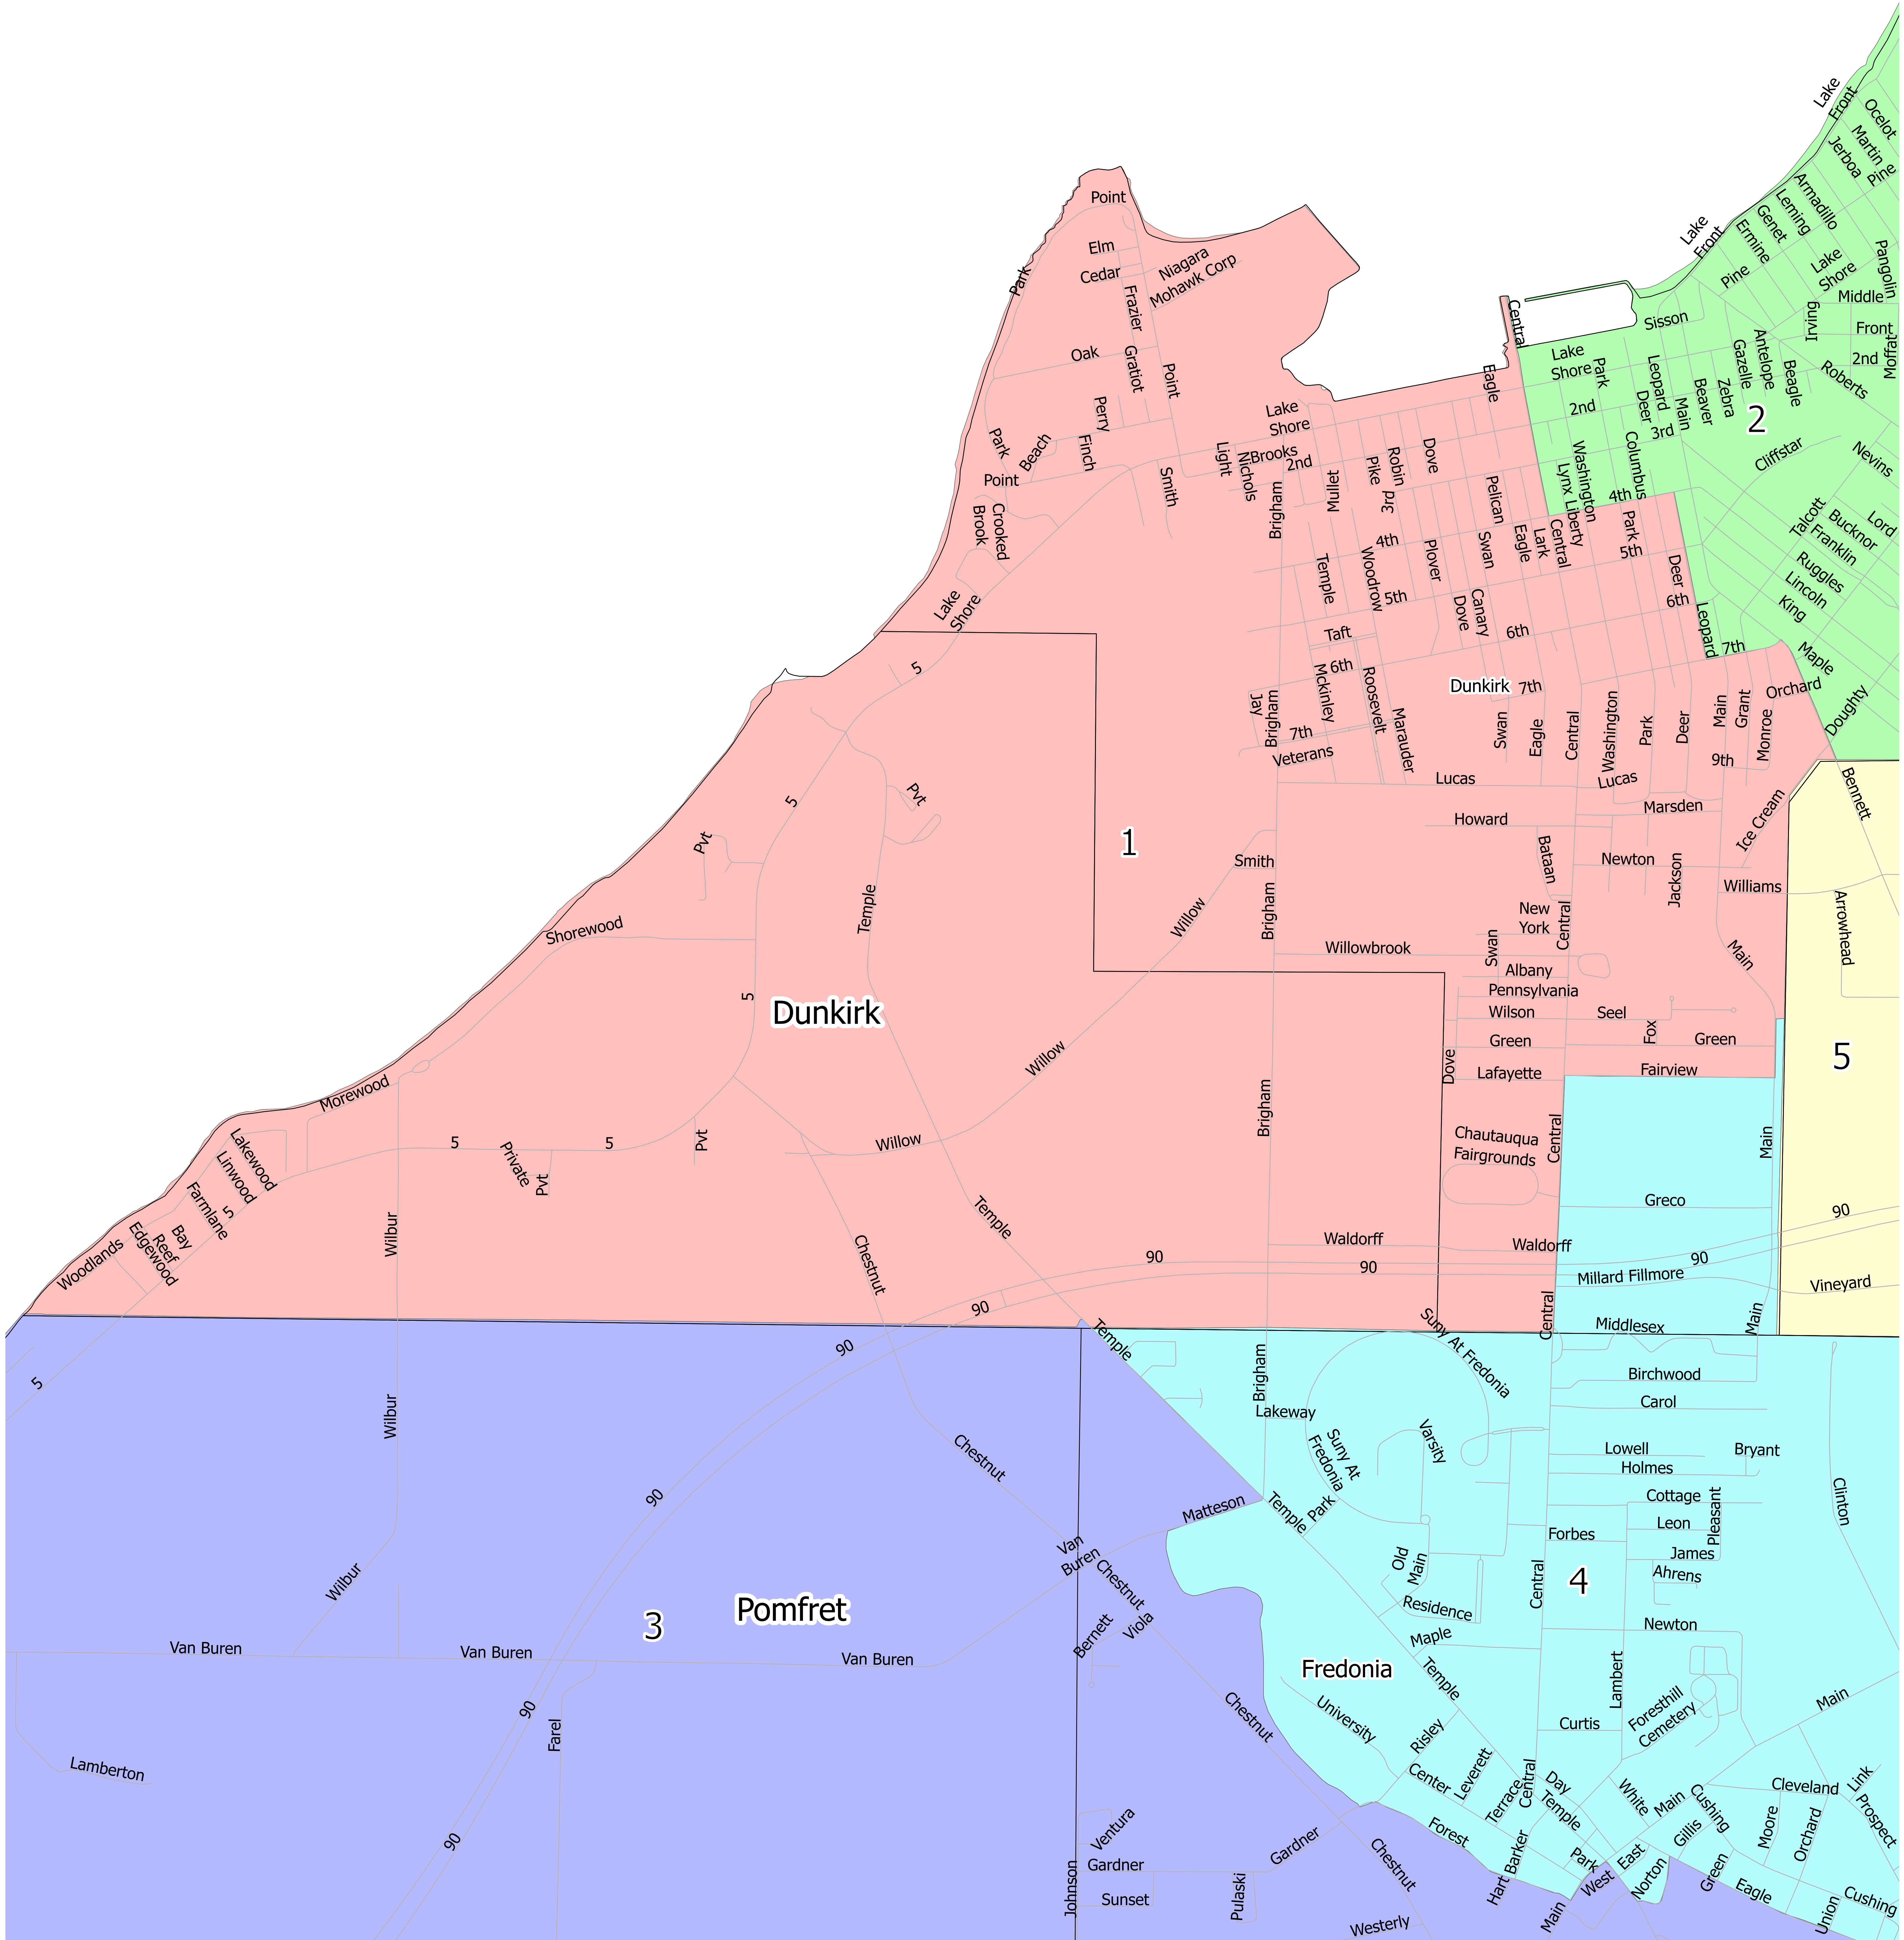

# Chautauqua County, New York Legislative District 1

**Legend**  
Legislative Districts

1	5	9	13	17
2	6	10	14	18
3	7	11	15	19
4	8	12	16	

Chautauqua County - District 1  
Legislative Redistricting - 2020 Census  
Local Law Adopted No. 9-22 Filed with NYS 10/12/2022  
Local Law Adopted No. 4-23 Filed with NYS 3/16/2023