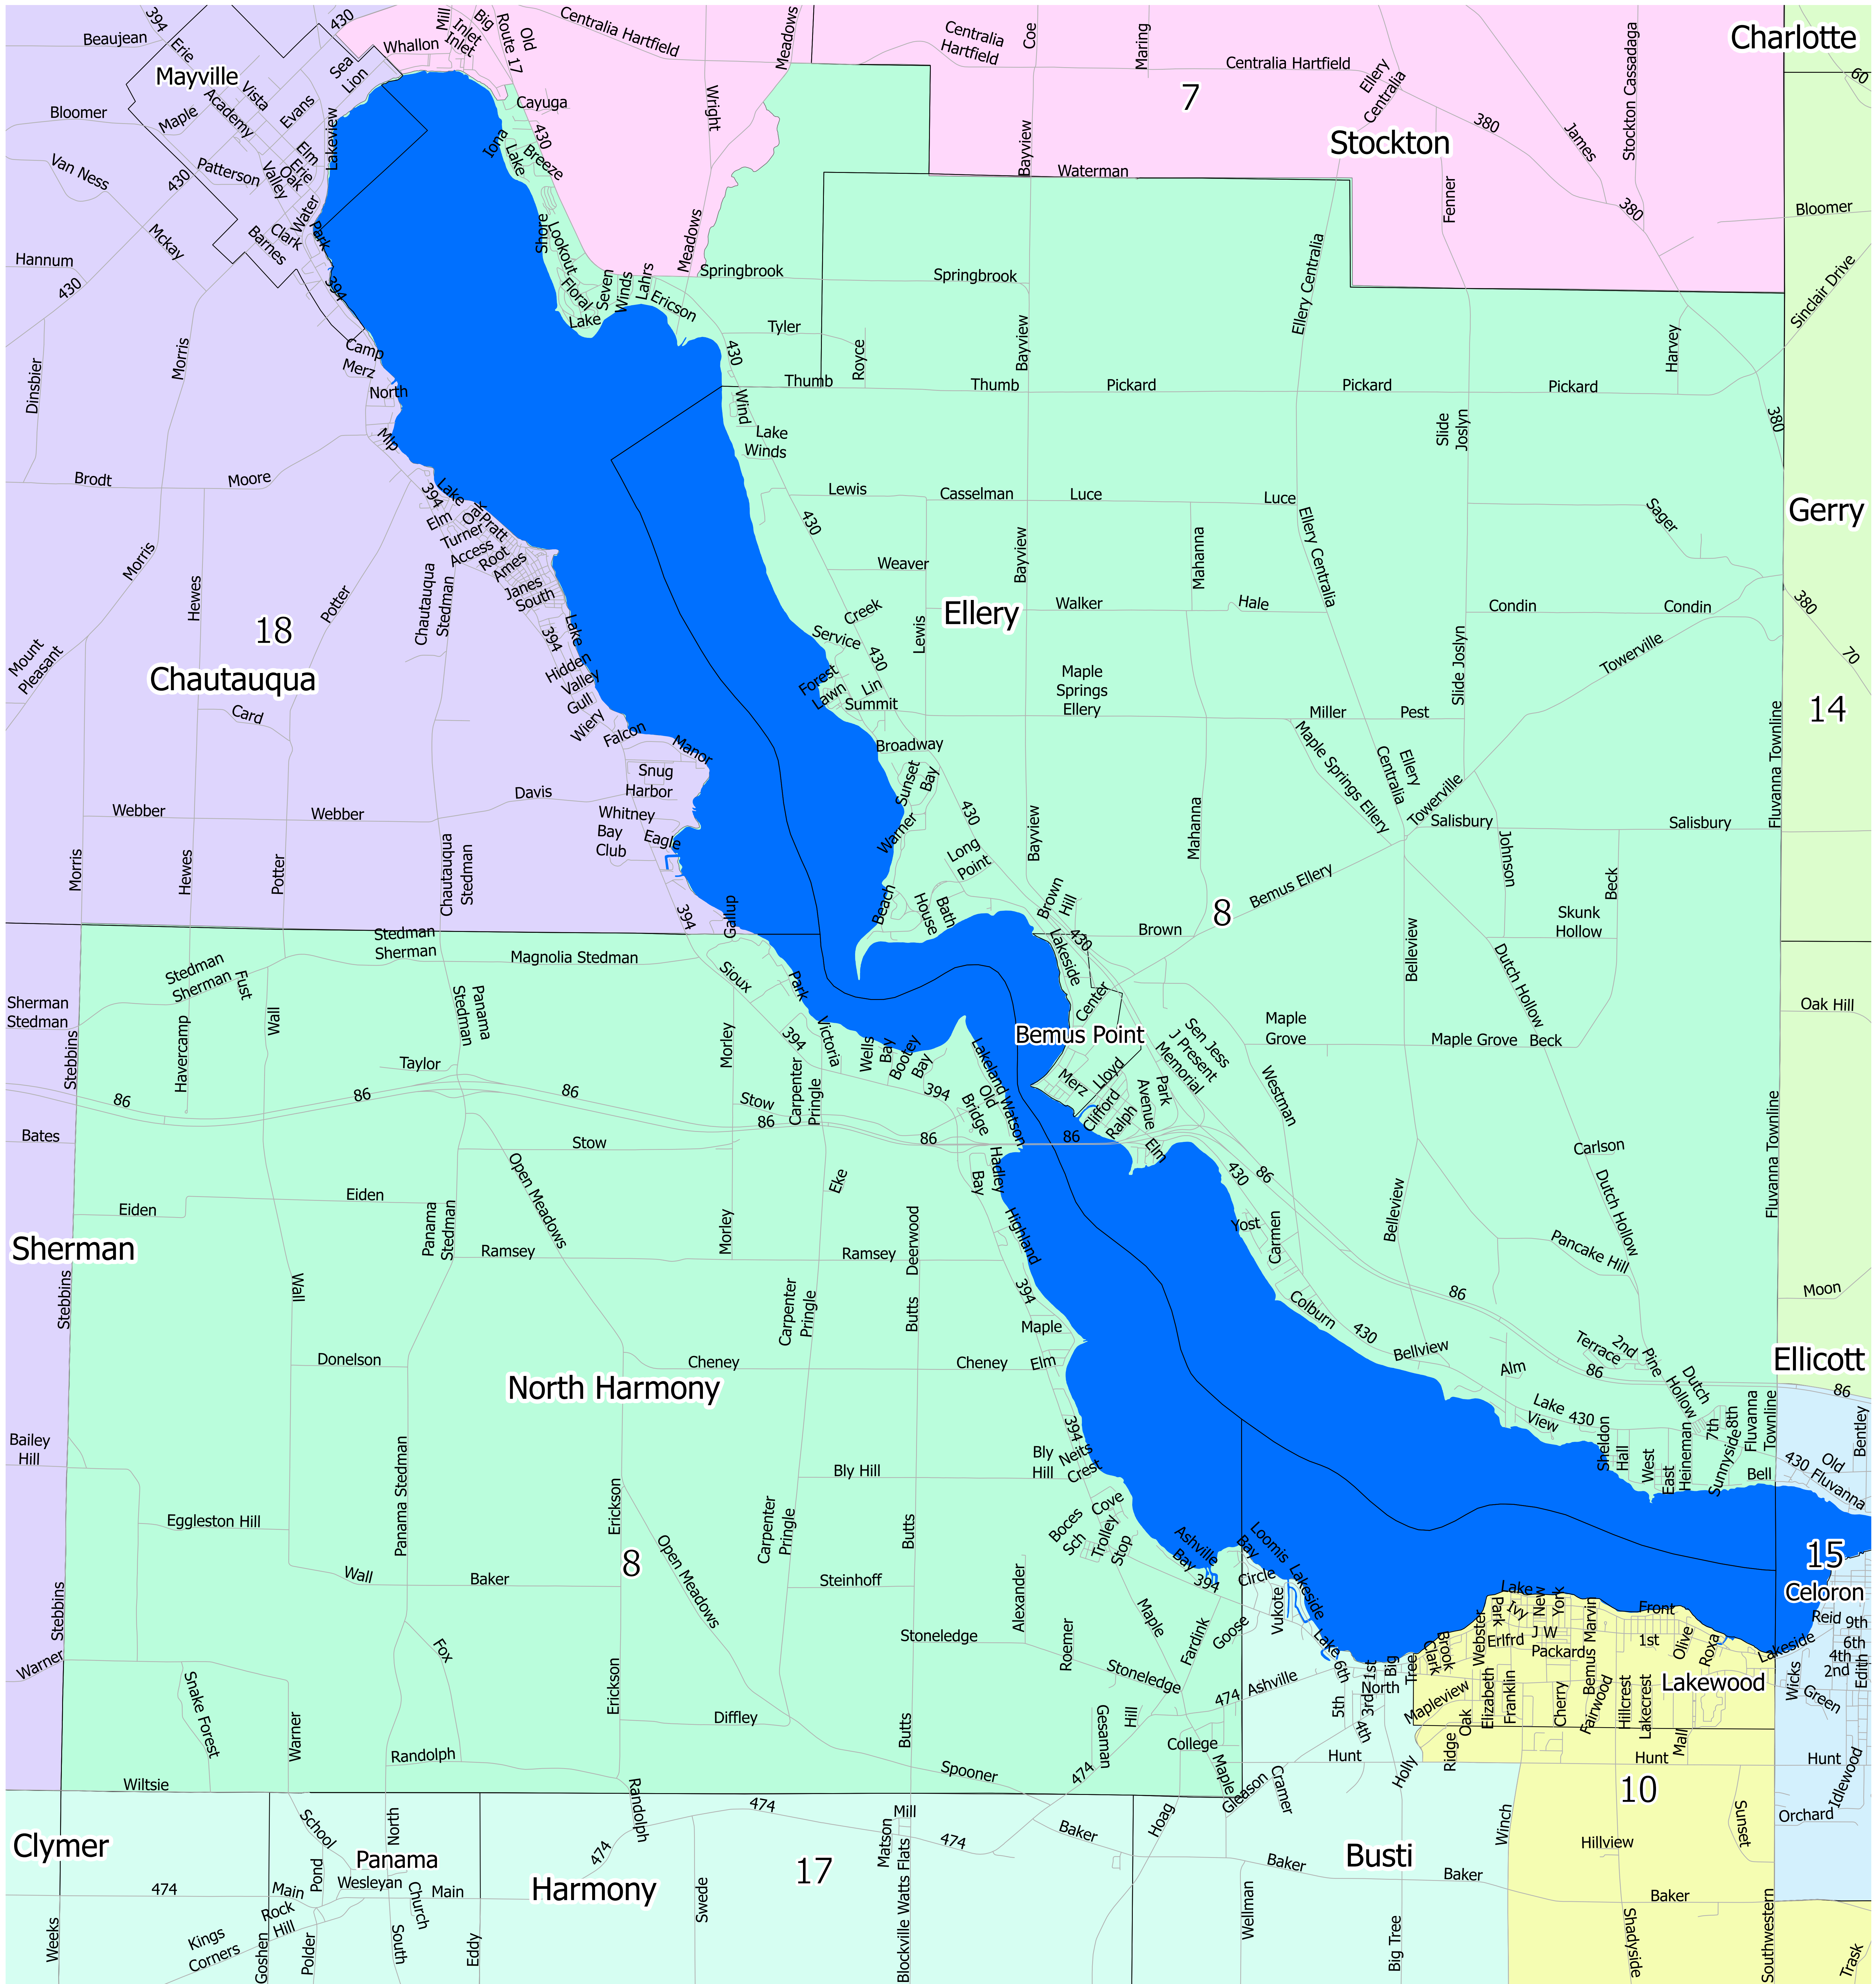

Chautauqua County, New York Legislative District 8

Legend

Legislative Districts

- 1 5 9 13 17
- 2 6 10 14 18
- 3 7 11 15 19
- 4 8 12 16

Chautauqua County - District 8

Legislative Redistricting - 2020 Census

Local Law Adopted No. 9-22 Filed with NYS 10/12/2022

Local Law Adopted No. 4-23 Filed with NYS 3/16/2023

0 0.5 1 1.5 2 2.5

Miles