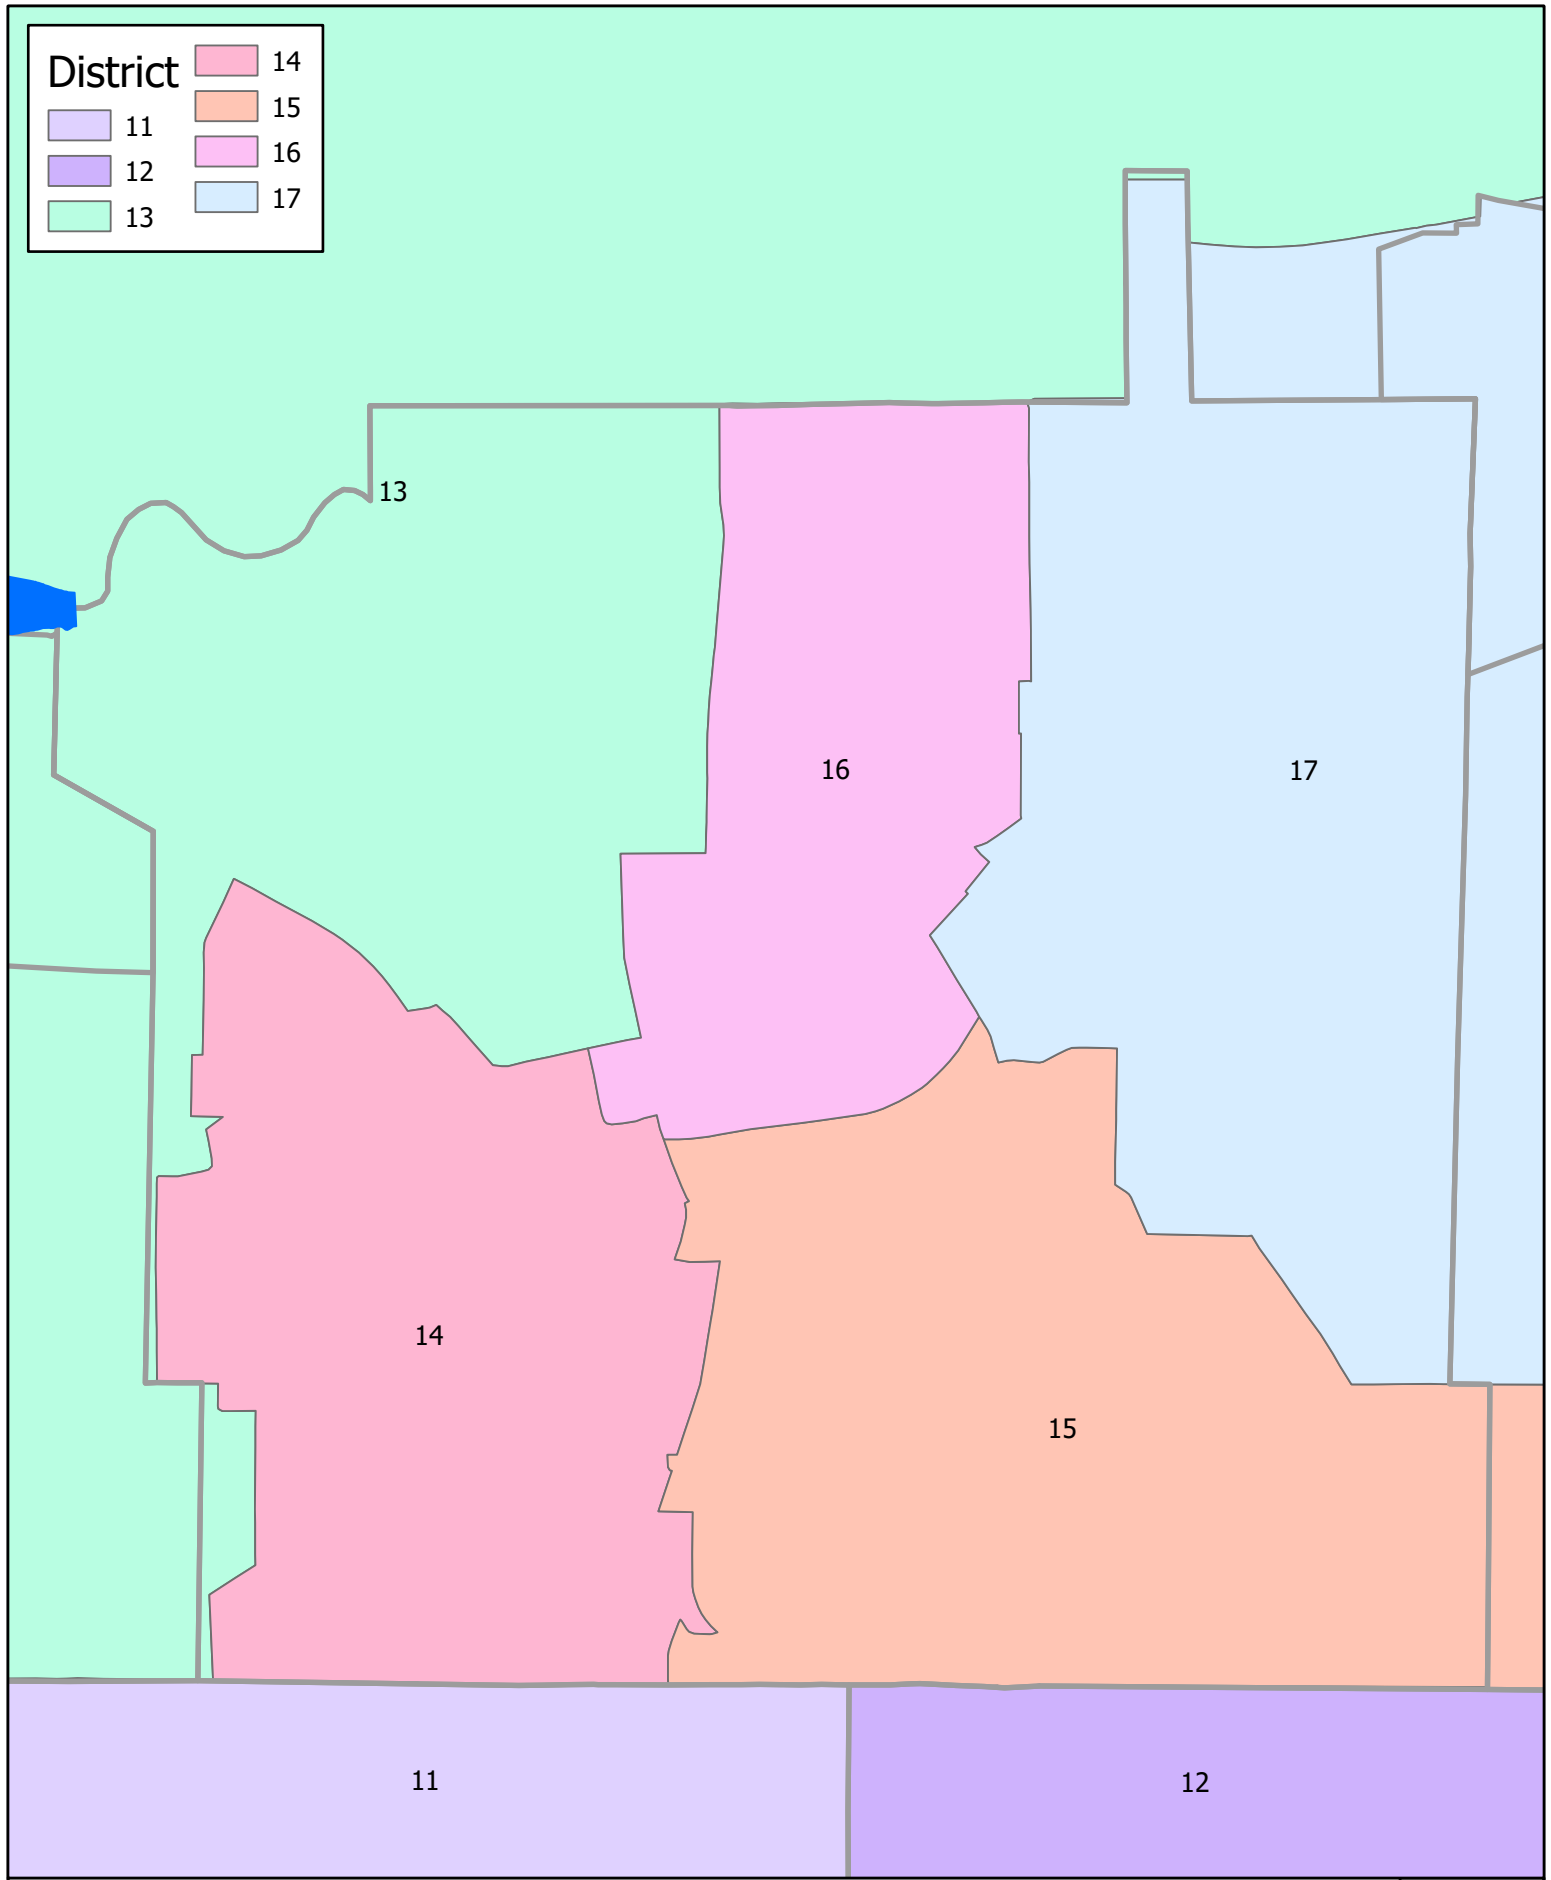

District	
	14
	11
	15
	12
	16
	13
	17

Chautauque County
Department of Planning
& Development

Chautauque County, New York
Legislative Districts - City of Jamestown
Redistricting 17 Districts